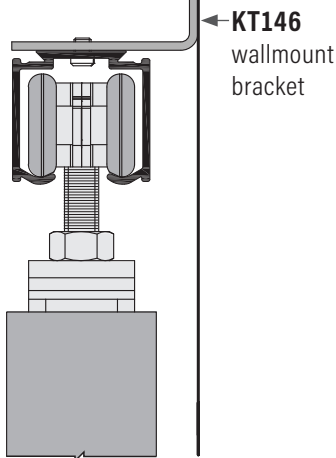

For 1 door application -
1 each open soft close, floor guides 2
auto release activator
1 each wrench
Installation Instructions
Pull all screws

OPTIONS

Ceiling mount application

KT5FASCIA
optional fascia, painted white

Wallmount application

KT112 Floor guide, plastic, for wood doors