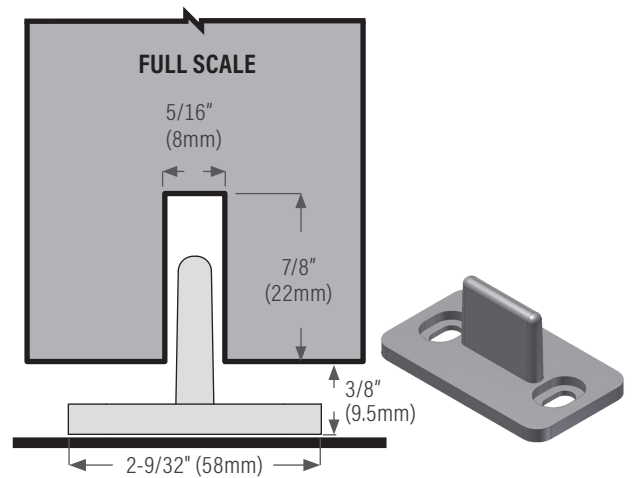

Wallmount application

KT112 Floor guide, plastic, for wood doors