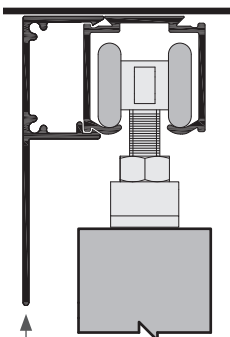

KT380PENSOFTCLOSE-132 Residential Series: Single Track For Sliding Doors, Ceiling Mount

Hanger Choices:

*MIN DOOR WEIGHT 30KGS
MAX DOOR WEIGHT 60 KGS

KT380PENSOFTCLOSE-132 Max door weight: 132lbs per door

For 1 door application -
1 each open soft close, floor guides 2
auto release activator
1 each wrench
Installation Instructions
Pull all screws

OPTIONS

Ceiling mount application

KT5FASCIA
optional fascia, painted white

Wallmount application

KT112 Floor guide, plastic, for wood doors