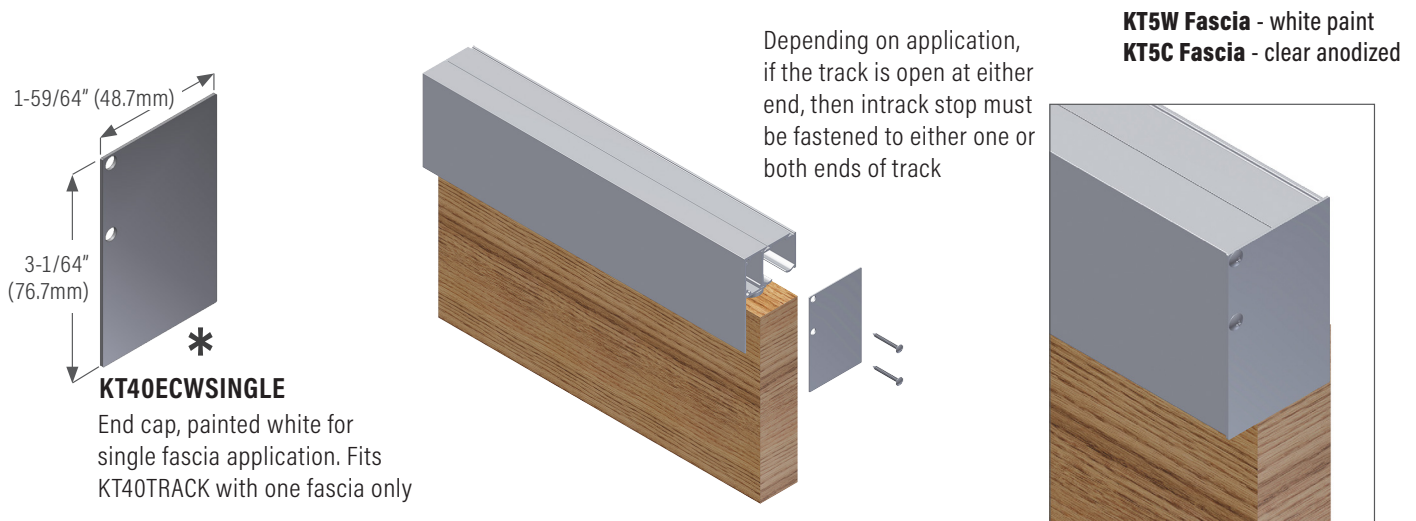

KT40 With KT5FASCIA Options

End Cap For KT40 Track (ceiling or wallmount application) & KT5FASCIA one side only

KT50 Ceiling Mount With KT5FASCIA Options

1 fascia for closet application

2 fascias for room divider

for room divider application track is installed wall to wall, no open end of track showing

Wallmount Application

Depending on application, if the track is open at either end, then intrack stop must be fastened to either one or both ends of track

KT5W Fascia - white paint
KT5C Fascia - clear anodized

optional

KT5W Fascia - white paint
KT5C Fascia - clear anodized optional