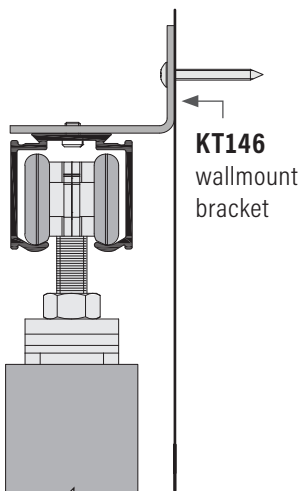

KT40 With KT5FASCIA Options

End Cap For KT40 Track (ceiling or wallmount application) & KT5FASCIA one side only

KT50 Ceiling Mount With KT5FASCIA Options

1 fascia for closet application

2 fascias for room divider

for room divider application track is installed wall to wall, no open end of track showing

Wallmount Application

Depending on application, if the track is open at either end, then intrack stop must be fastened to either one or both ends of track