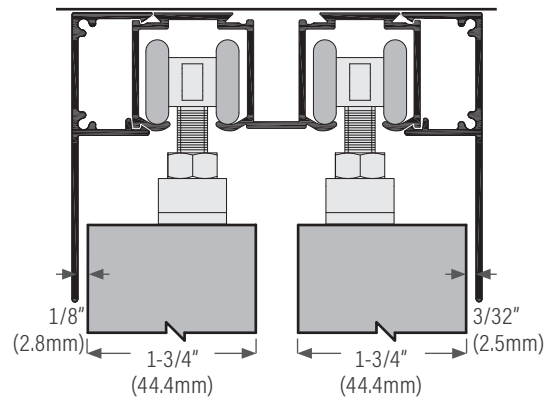

KT40 With KT5FASCIA Options

End Cap For KT40 Track (ceiling or wallmount application) & KT5FASCIA one side only

KT50 Ceiling Mount With KT5FASCIA Options

1 fascia for closet application

2 fascias for room divider

for room divider application track is installed wall to wall, no open end of track showing

Wallmount Application

Depending on application, if the track is open at either end, then intrack stop must be fastened to either one or both ends of track