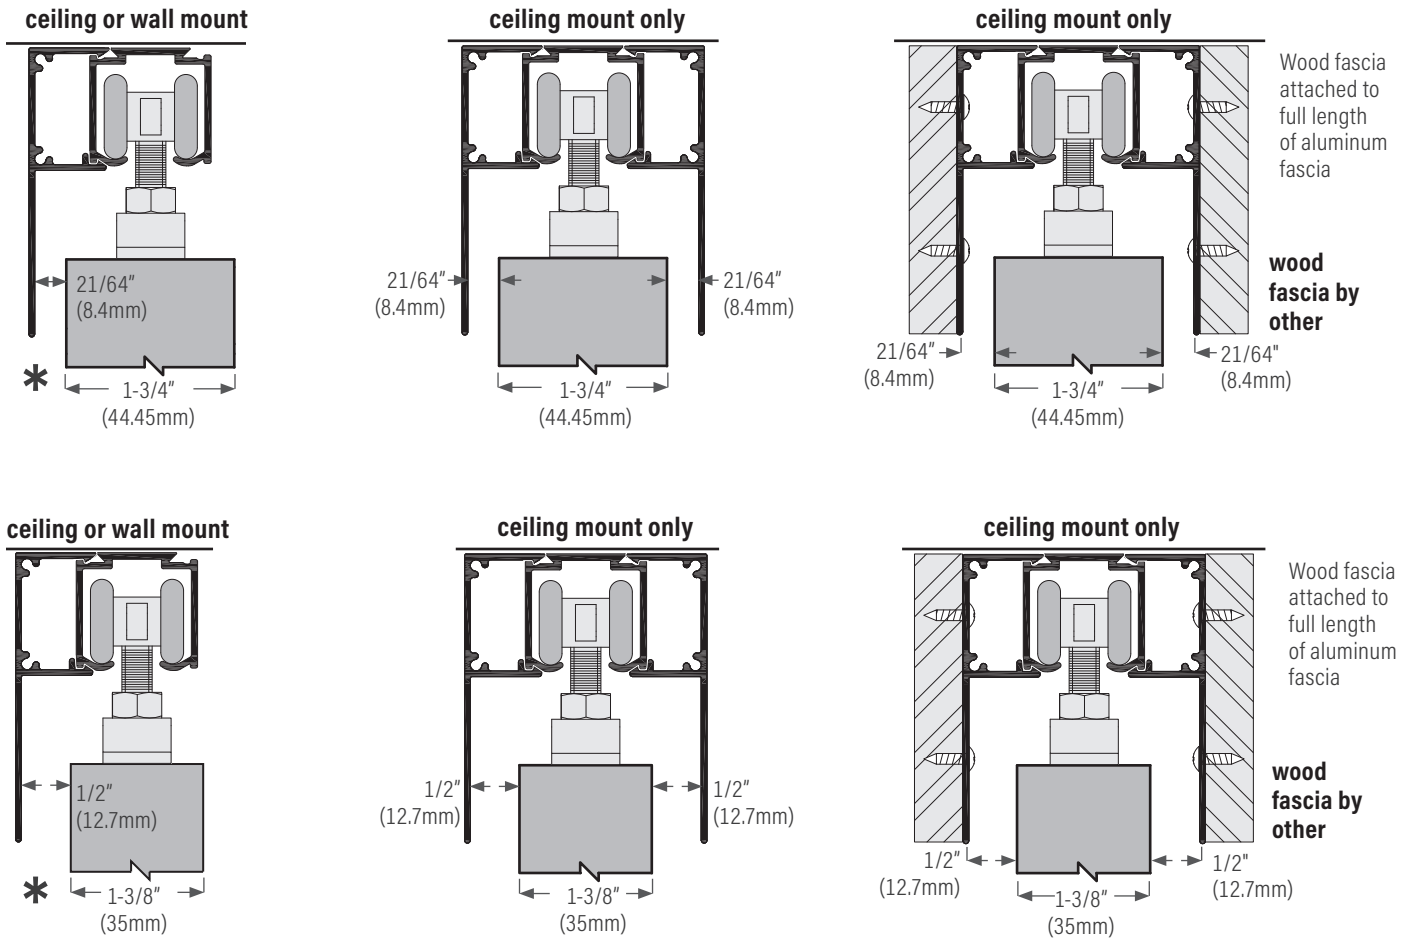

KT40 With KT5FASCIA Options

End Cap For KT40 Track (ceiling or wallmount application) & KT5FASCIA one side only

KT50 Ceiling Mount With KT5FASCIA Options

1 fascia for closet application

2 fascias for room divider

for room divider application track is installed wall to wall, no open end of track showing

Wallmount Application

Depending on application, if the track is open at either end, then intrack stop must be fastened to either one or both ends of track