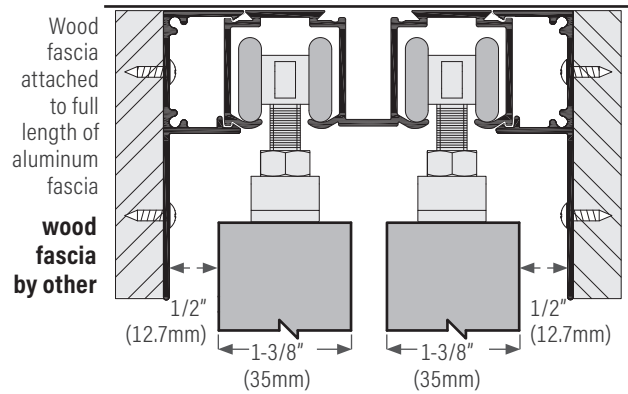

KT40 With KT5FASCIA Options

End Cap For KT40 Track (ceiling or wallmount application) & KT5FASCIA one side only

KT50 Ceiling Mount With KT5FASCIA Options

1 fascia for closet application

2 fascias for room divider

for room divider application track is installed wall to wall, no open end of track showing

Wallmount Application

Depending on application, if the track is open at either end, then intrack stop must be fastened to either one or both ends of track