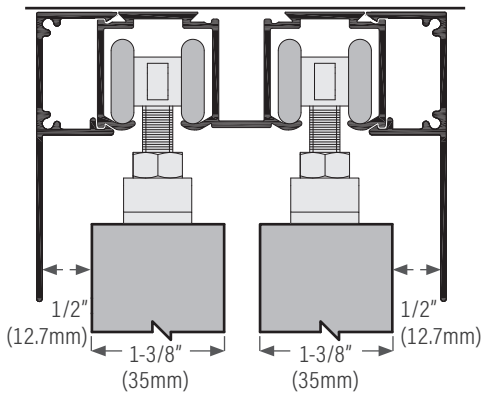

KT40 With KT5FASCIA Options

End Cap For KT40 Track (ceiling or wallmount application) & KT5FASCIA one side only

KT50 Ceiling Mount With KT5FASCIA Options

1 fascia for closet application

2 fascias for room divider

for room divider application track is installed wall to wall, no open end of track showing

Wallmount Application

Depending on application, if the track is open at either end, then intrack stop must be fastened to either one or both ends of track