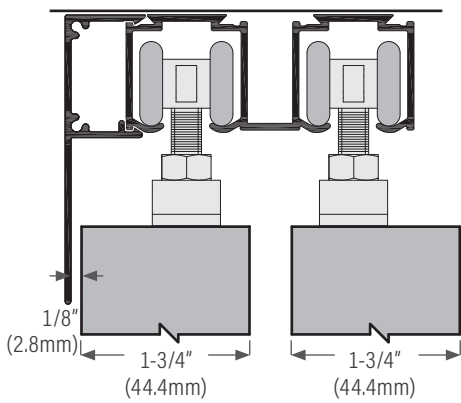

KT40 With KT5FASCIA Options

End Cap For KT40 Track (ceiling or wallmount application) & KT5FASCIA one side only

KT50 Ceiling Mount With KT5FASCIA Options

1 fascia for closet application

2 fascias for room divider

for room divider application track is installed wall to wall, no open end of track showing

Wallmount Application

Depending on application, if the track is open at either end, then intrack stop must be fastened to either one or both ends of track