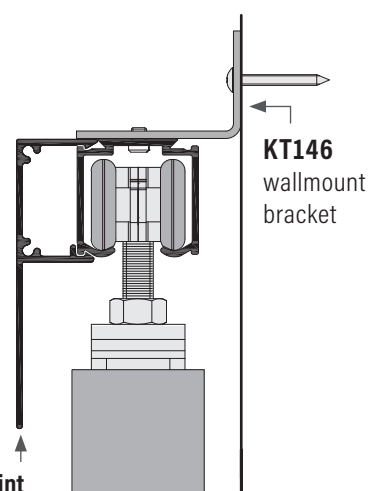

KT40 With KT5FASCIA Options

End Cap For KT40 Track (ceiling or wallmount application) & KT5FASCIA one side only

KT50 Ceiling Mount With KT5FASCIA Options

1 fascia for closet application

2 fascias for room divider

for room divider application track is installed wall to wall, no open end of track showing

Wallmount Application

Depending on application, if the track is open at either end, then intrack stop must be fastened to either one or both ends of track