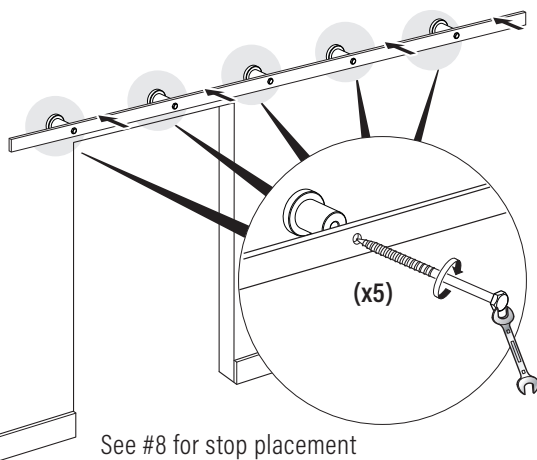

**KrisTrack® A7 SERIES: Flat bar 78" (2000mm) & Facemount Hangers for Wood Doors**

**PARTS IN THE BOX**

**RECOMMENDED TOOLS**

**1** Confirm hole spacing on bar before drilling holes in wall.

**2**

See #8 for stop placement

**3**

\*Guideline measurement for all wood panel. For full lite glass door panel, mount hanger middle of door stile as shown.

**KrisTrack® A7 SERIES: Flat bar 78" (2000mm) & Facemount Hangers for Wood Doors**