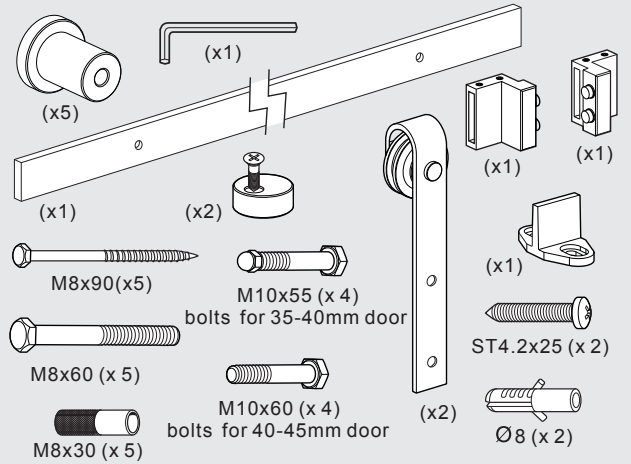

**KrisTrack® A7 SERIES: Flat bar 78" (2000mm) & Facemount Hangers for Wood Doors**

**PARTS IN THE BOX**

**RECOMMENDED TOOLS**

**1** Confirm hole spacing on bar before drilling holes in wall.

**2**

See #8 for stop placement

**3**

\*Guideline measurement for all wood panel. For full lite glass door panel, mount hanger middle of door stile as shown.

**KrisTrack® A7 SERIES: Flat bar 78" (2000mm) & Facemount Hangers for Wood Doors**