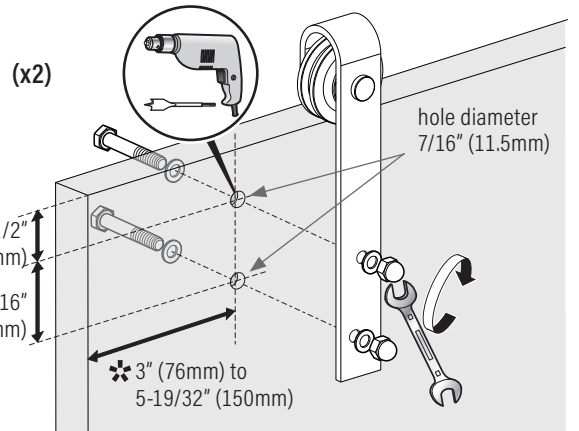

**KrisTrack® A7 SERIES: Flat bar 78" (2000mm) & Facemount Hangers for Wood Doors**

**PARTS IN THE BOX**

**RECOMMENDED TOOLS**

**1** Confirm hole spacing on bar before drilling holes in wall.

**2**

See #8 for stop placement

**3**

\*Guideline measurement for all wood panel. For full lite glass door panel, mount hanger middle of door stile as shown.

**KrisTrack® A7 SERIES: Flat bar 78" (2000mm) & Facemount Hangers for Wood Doors**