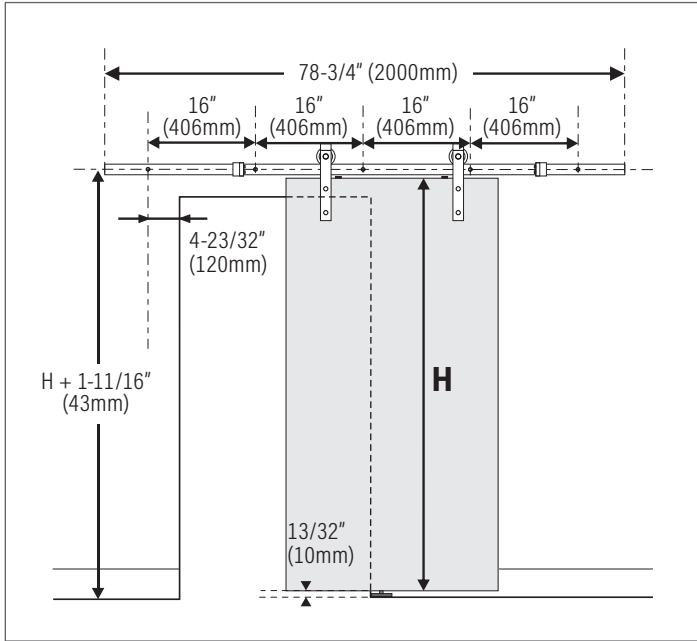

**KrisTrack® A7 SERIES: Flat bar 78" (2000mm) & Facemount Hangers for Wood Doors**

**PARTS IN THE BOX**

**RECOMMENDED TOOLS**

**1** Confirm hole spacing on bar before drilling holes in wall.

**2**

See #8 for stop placement

**3**

\*Guideline measurement for all wood panel. For full lite glass door panel, mount hanger middle of door stile as shown.

**KrisTrack® A7 SERIES: Flat bar 78" (2000mm) & Facemount Hangers for Wood Doors**