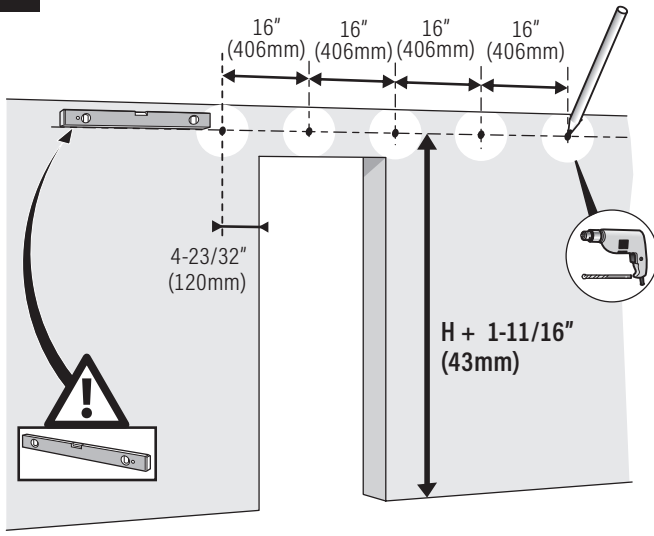

**KrisTrack® A7 SERIES: Flat bar 78" (2000mm) & Facemount Hangers for Wood Doors**

**PARTS IN THE BOX**

**RECOMMENDED TOOLS**

**1** Confirm hole spacing on bar before drilling holes in wall.

**2**

See #8 for stop placement

**3**

\*Guideline measurement for all wood panel. For full lite glass door panel, mount hanger middle of door stile as shown.

**KrisTrack® A7 SERIES: Flat bar 78" (2000mm) & Facemount Hangers for Wood Doors**