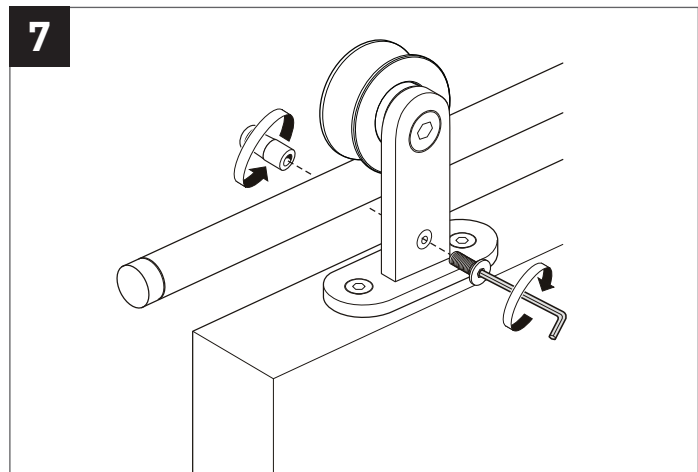

KrisTrack® A2 Series: Round rail 78" (2000mm) & Topmount Hangers for Wood Doors

PARTS IN THE BOX

RECOMMENDED TOOLS

KrisTrack® A2 Series: Round rail 78" (2000mm) & Topmount Hangers for Wood Doors

NO SCALE

Head Office & Manufacturing Centre - Vancouver, Canada