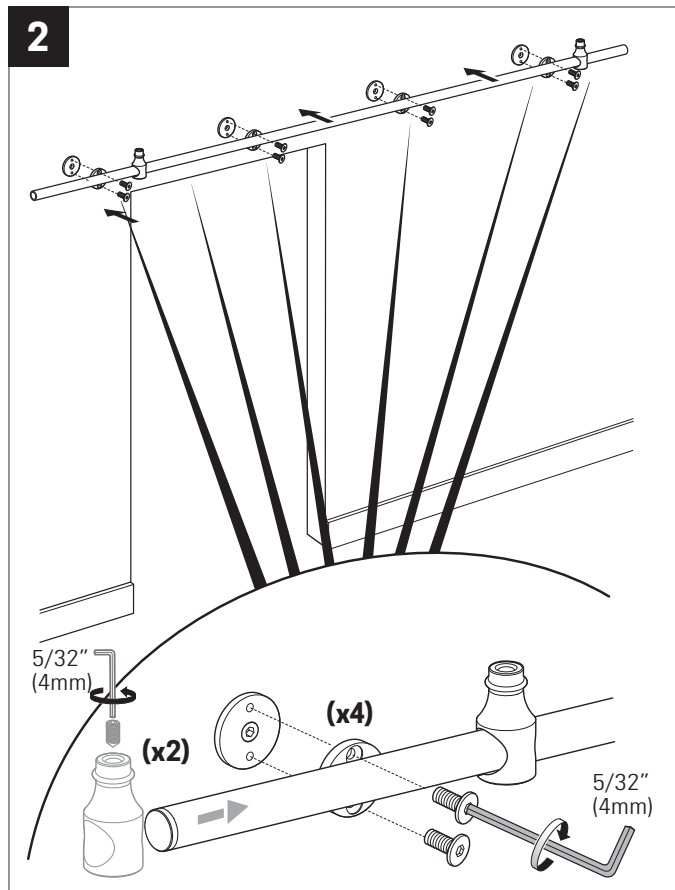

KrisTrack® A2 Series: Round rail 78" (2000mm) & Topmount Hangers for Wood Doors

PARTS IN THE BOX

RECOMMENDED TOOLS

KrisTrack® A2 Series: Round rail 78" (2000mm) & Topmount Hangers for Wood Doors

NO SCALE

Head Office & Manufacturing Centre - Vancouver, Canada