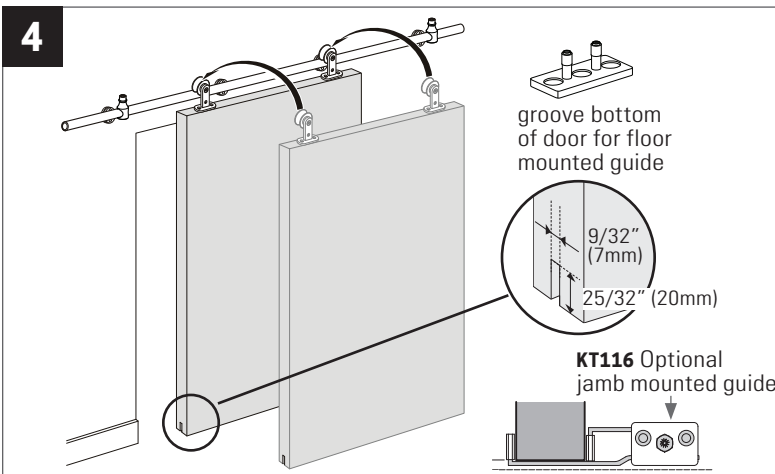

KrisTrack® A2 Series: Round rail 78" (2000mm) & Topmount Hangers for Wood Doors

PARTS IN THE BOX

RECOMMENDED TOOLS

KrisTrack® A2 Series: Round rail 78" (2000mm) & Topmount Hangers for Wood Doors

NO SCALE

Head Office & Manufacturing Centre - Vancouver, Canada