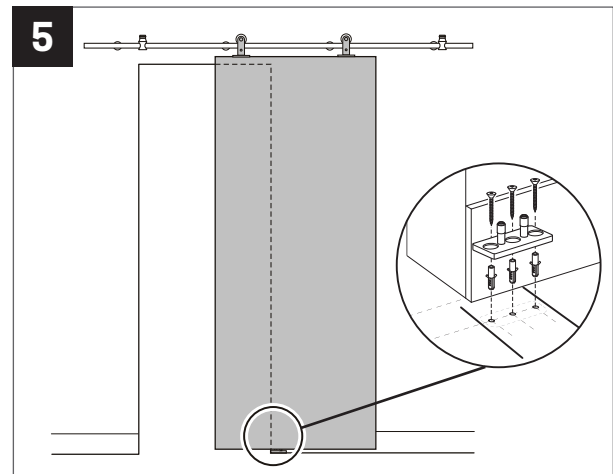

KrisTrack® A2 Series: Round rail 78" (2000mm) & Topmount Hangers for Wood Doors

PARTS IN THE BOX

RECOMMENDED TOOLS

KrisTrack® A2 Series: Round rail 78" (2000mm) & Topmount Hangers for Wood Doors

NO SCALE

Head Office & Manufacturing Centre - Vancouver, Canada