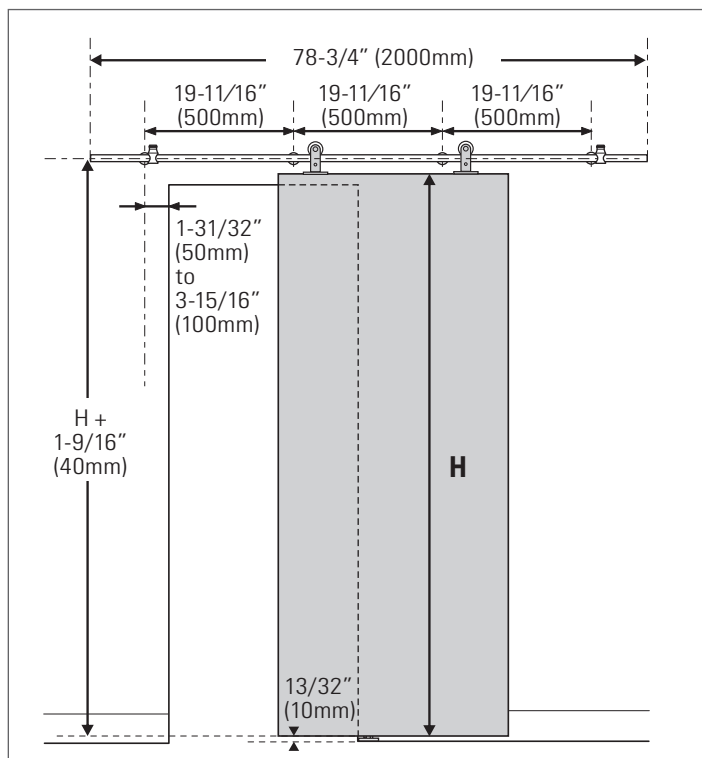

KrisTrack® A2 Series: Round rail 78" (2000mm) & Topmount Hangers for Wood Doors

PARTS IN THE BOX

RECOMMENDED TOOLS

KrisTrack® A2 Series: Round rail 78" (2000mm) & Topmount Hangers for Wood Doors

NO SCALE

Head Office & Manufacturing Centre - Vancouver, Canada