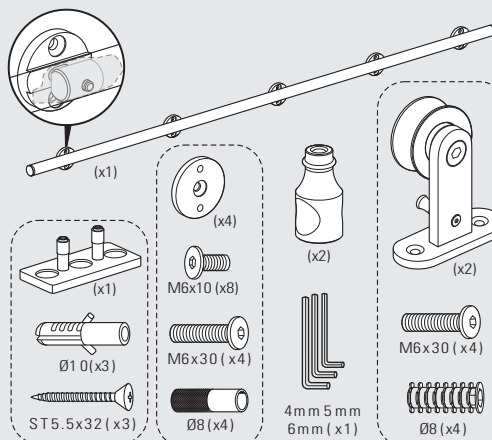

KrisTrack® A2 Series: Round rail 78" (2000mm) & Topmount Hangers for Wood Doors

PARTS IN THE BOX

RECOMMENDED TOOLS

KrisTrack® A2 Series: Round rail 78" (2000mm) & Topmount Hangers for Wood Doors

NO SCALE

Head Office & Manufacturing Centre - Vancouver, Canada