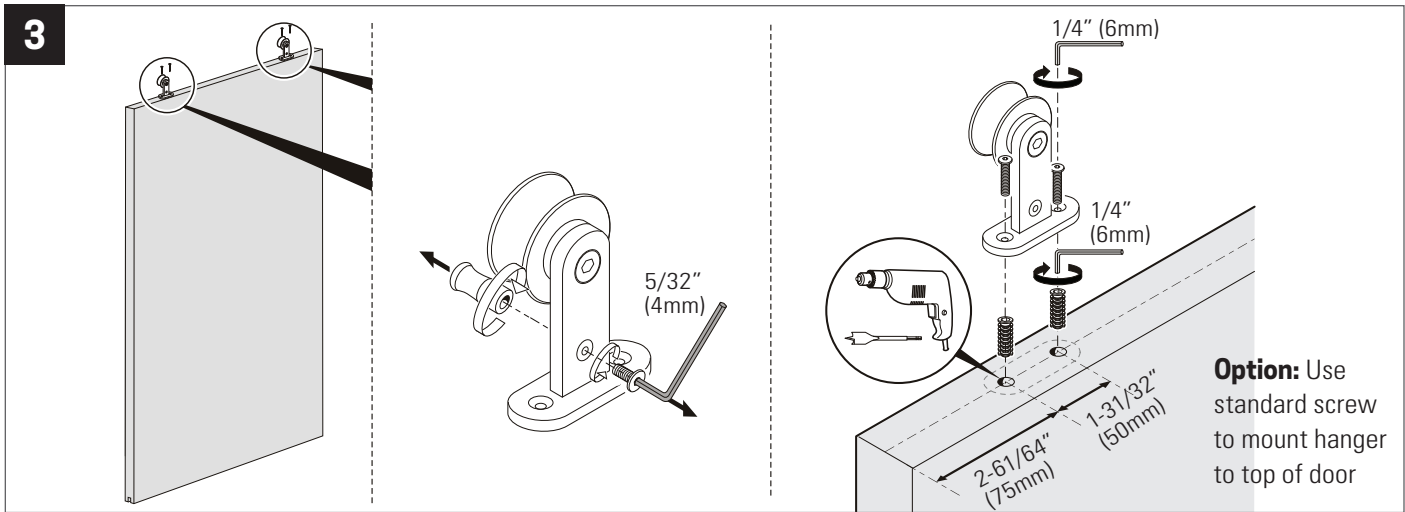

KrisTrack® A2 Series: Round rail 78" (2000mm) & Topmount Hangers for Wood Doors

PARTS IN THE BOX

RECOMMENDED TOOLS

KrisTrack® A2 Series: Round rail 78" (2000mm) & Topmount Hangers for Wood Doors

NO SCALE

Head Office & Manufacturing Centre - Vancouver, Canada