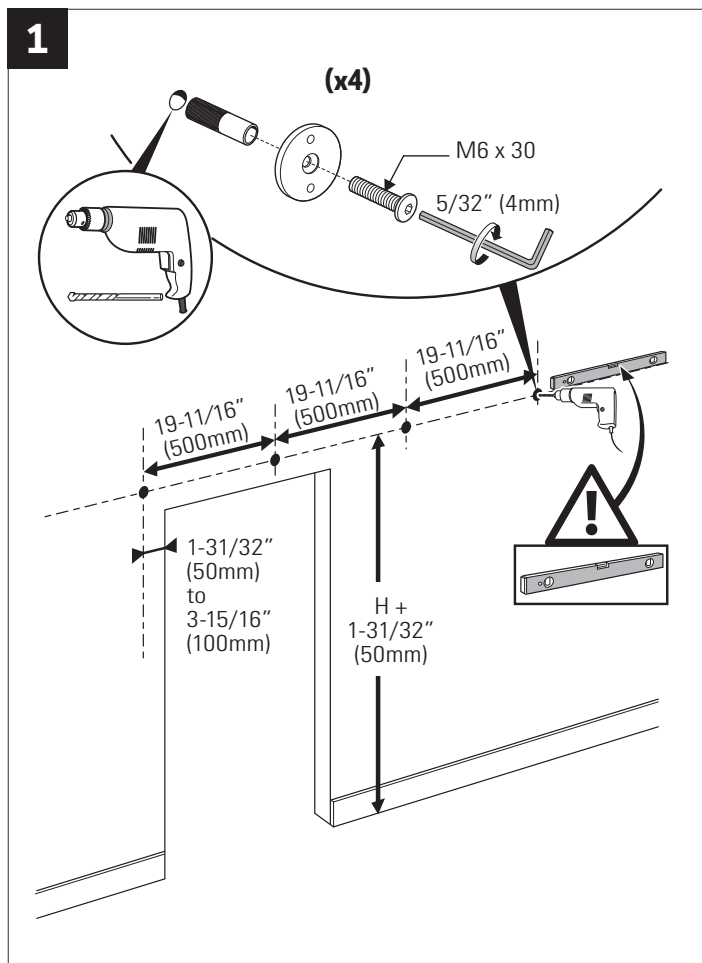

KrisTrack® A2 Series: Round rail 78" (2000mm) & Topmount Hangers for Wood Doors

PARTS IN THE BOX

RECOMMENDED TOOLS

KrisTrack® A2 Series: Round rail 78" (2000mm) & Topmount Hangers for Wood Doors

NO SCALE

Head Office & Manufacturing Centre - Vancouver, Canada