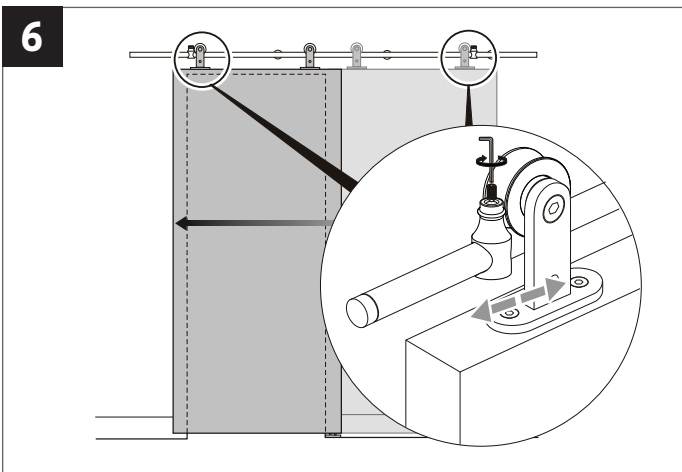

KrisTrack® A2 Series: Round rail 78" (2000mm) & Topmount Hangers for Wood Doors

PARTS IN THE BOX

RECOMMENDED TOOLS

KrisTrack® A2 Series: Round rail 78" (2000mm) & Topmount Hangers for Wood Doors

NO SCALE

Head Office & Manufacturing Centre - Vancouver, Canada