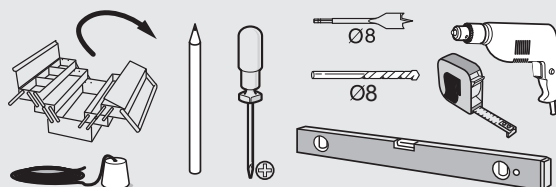

KrisTrack® A2 Series: Round rail 78" (2000mm) & Topmount Hangers for Wood Doors

PARTS IN THE BOX

RECOMMENDED TOOLS

KrisTrack® A2 Series: Round rail 78" (2000mm) & Topmount Hangers for Wood Doors

NO SCALE

Head Office & Manufacturing Centre - Vancouver, Canada