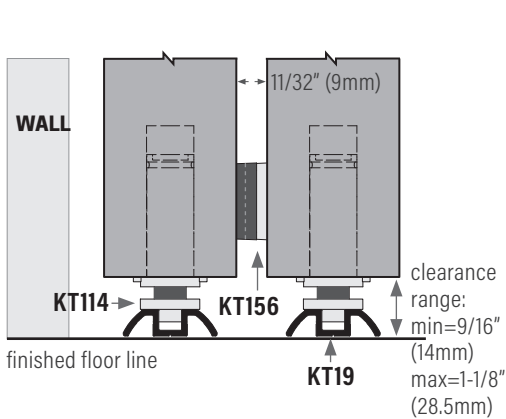

OPTIONS

KT147 hanger adapter bracket, face mounted on door