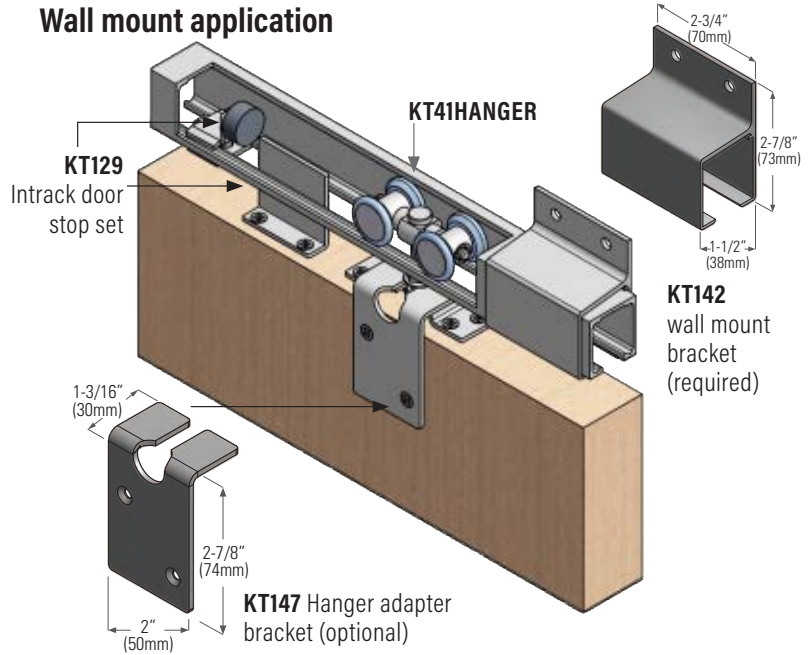

KT51KIT: max door weight: 385 lbs (175kg) = 2 hangers

KT51KITSS: max door weight: 385 lbs (175kg) = 2 hangers

KT51KIT INCLUDES		KT51KITSS INCLUDES		RECOMMENDED TOOLS
KT41HANGER plated steel (4 ea)	KT102 Floor mounted guide (3 ea)	KT41HANGERSS stainless steel (4 ea)	KT102 Floor mounted guide (3 ea)	
KT106 convertible floor guide (1 ea)		KT106 convertible floor guide (1 ea)		

Ceiling mount application

Wall mount application

OPTIONS

KT147 hanger adapter bracket, face mounted on door

KT129 intrack door stop set