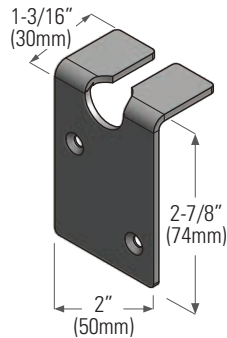

KT51KIT: max door weight: 385 lbs (175kg) = 2 hangers

KT51KITSS: max door weight: 385 lbs (175kg) = 2 hangers

KT51KIT INCLUDES		KT51KITSS INCLUDES		RECOMMENDED TOOLS
KT41HANGER plated steel (4 ea)	KT102 Floor mounted guide (3 ea)	KT41HANGERSS stainless steel (4 ea)	KT102 Floor mounted guide (3 ea)	
KT106 convertible floor guide (1 ea)		KT106 convertible floor guide (1 ea)		

Ceiling mount application

Wall mount application

OPTIONS

KT147 hanger adapter bracket, face mounted on door

KT129 intrack door stop set