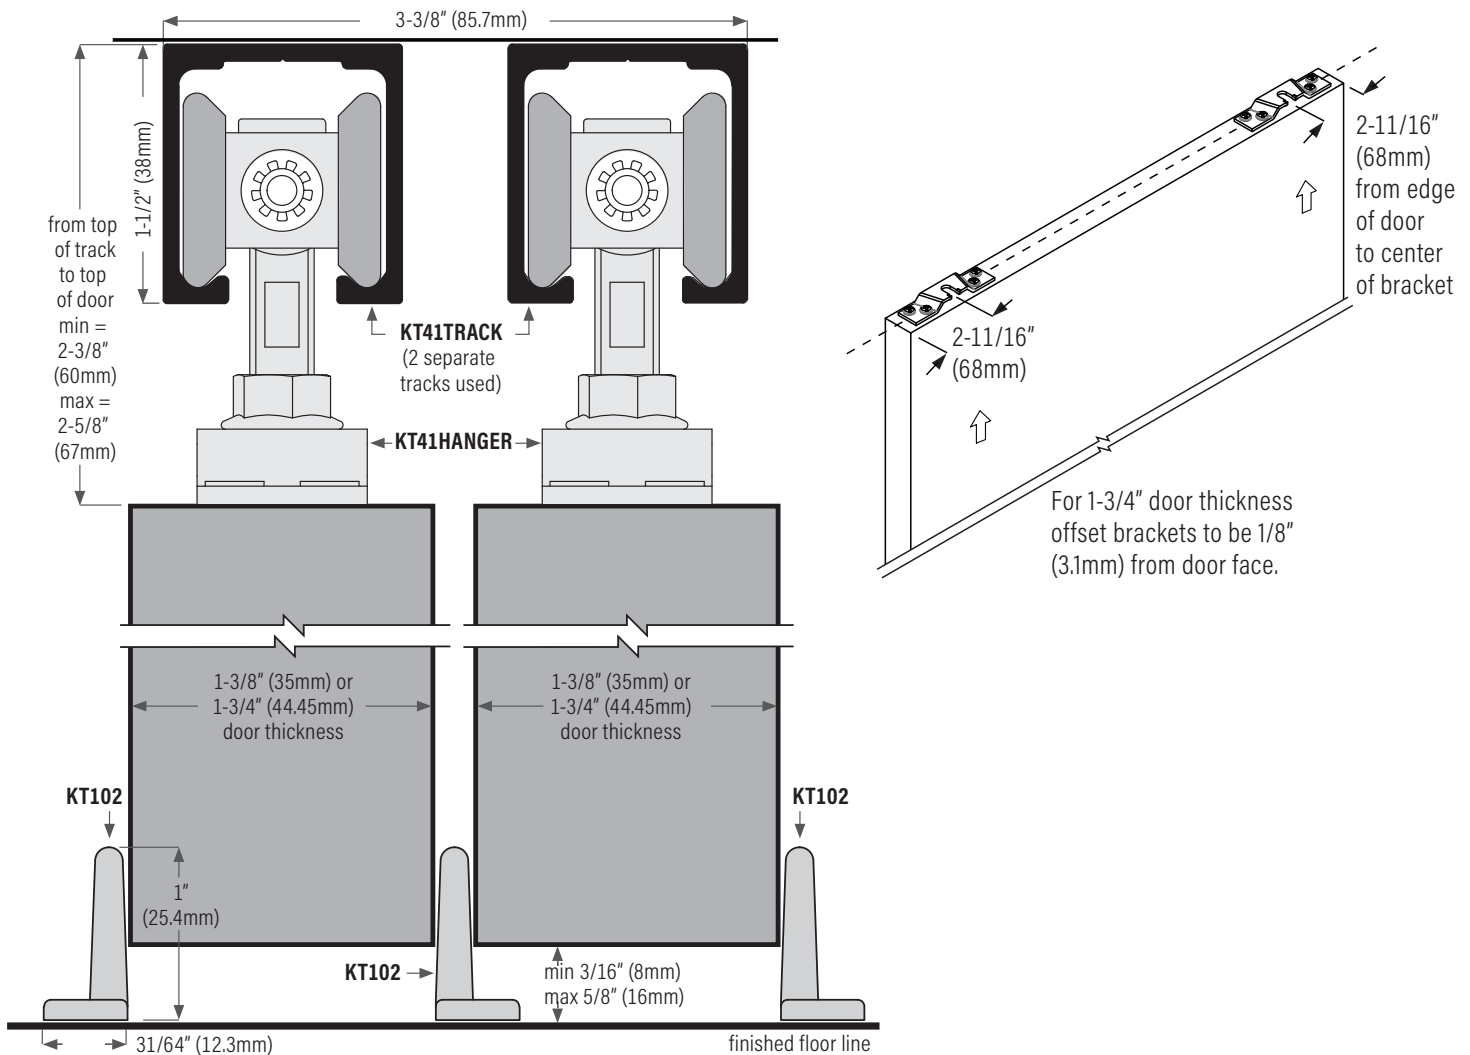

KT51KIT: max door weight: 385 lbs (175kg) = 2 hangers

KT51KITSS: max door weight: 385 lbs (175kg) = 2 hangers

KT51KIT INCLUDES		KT51KITSS INCLUDES		RECOMMENDED TOOLS
KT41HANGER plated steel (4 ea)	KT102 Floor mounted guide (3 ea)	KT41HANGERSS stainless steel (4 ea)	KT102 Floor mounted guide (3 ea)	
KT106 convertible floor guide (1 ea)		KT106 convertible floor guide (1 ea)		

Ceiling mount application

Wall mount application

OPTIONS

KT147 hanger adapter bracket, face mounted on door

KT129 intrack door stop set