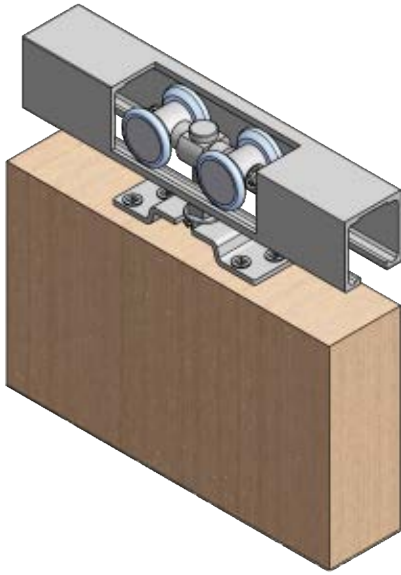

KT51KIT: max door weight: 385 lbs (175kg) = 2 hangers

KT51KITSS: max door weight: 385 lbs (175kg) = 2 hangers

KT51KIT INCLUDES		KT51KITSS INCLUDES		RECOMMENDED TOOLS
KT41HANGER plated steel (4 ea)	KT102 Floor mounted guide (3 ea)	KT41HANGERSS stainless steel (4 ea)	KT102 Floor mounted guide (3 ea)	
KT106 convertible floor guide (1 ea)		KT106 convertible floor guide (1 ea)		

Ceiling mount application

Wall mount application

OPTIONS

KT147 hanger adapter bracket, face mounted on door

KT129 intrack door stop set