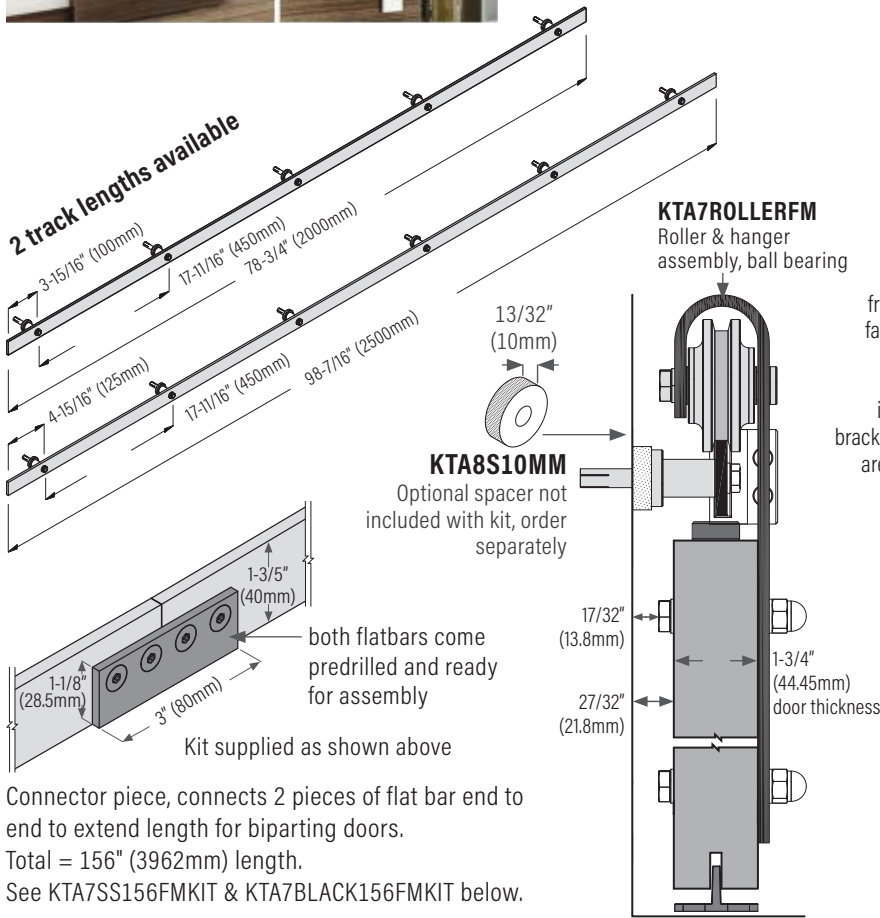

KTA7 Open Rail (FLat) Track System & Hardware for Wood Doors

FACE MOUNT APPLICATION - MAX DOOR WEIGHT: 220 LBS (100 KG)

Featuring the BOM Black roller, stronger than nylon.

Each kit includes:

- 1 track
- 5 brackets (78" track) or 6 brackets (98" track)
- 2 rollers / hangers
- 1 guide
- 2 door stops

NOTE: Individual replacement parts available

- KTA7SS78FMKIT** A7 Flat bar, stainless steel, 78" with 5 brackets, 2 hangers face mount, 1 guide, 2 door stops
- KTA7BLACK78FMKIT** A7 Flat bar, black, 78" with 5 brackets, 2 hangers face mount, 1 guide, 2 door stops
- KTA7SS98FMKIT** A7 Flat bar, stainless steel, 98" with 6 brackets, 2 hangers face mount, 1 guide, 2 door stops
- KTA7BLACK98FMKIT** A7 Flat bar, black, 98" with 6 brackets, 2 hangers face mount, 1 guide, 2 door stops
- KTA7SS156FMKIT** A7 Flat bar, stainless steel, 2 x 78" with connector piece = 156" length with hardware for 2 doors
- KTA7BLACK156FMKIT** A7 Flat bar, black, 2 x 78" with connector piece = 156" length with hardware for 2 doors
- KTA8S10MMSS** Spacer, brushed stainless steel, 13/32" (10mm) thick
- KTA8S10MMBL** Spacer, black electro plating over s.s., 13/32" (10mm) thick

Connector piece, connects 2 pieces of flat bar end to end to extend length for biparting doors.
 Total = 156" (3962mm) length.
 See KTA7SS156TMKIT & KTA7BLACK156TMKIT below.

- KTA7SS78TMKIT** A7 Flat bar, stainless steel, 78" with 5 brackets, 2 hangers top mount, 1 guide, 2 door stops
- KTA7BLACK78TMKIT** A7 Flat bar, black, 78" with 5 brackets, 2 hangers top mount, 1 guide, 2 door stops
- KTA7SS98TMKIT** A7 Flat bar, stainless steel, 98" with 6 brackets, 2 hangers top mount, 1 guide, 2 door stops
- KTA7BLACK98TMKIT** A7 Flat bar, black, 98" with 6 brackets, 2 hangers top mount, 1 guide, 2 door stops
- KTA7SS156TMKIT** A7 Flat bar, stainless steel, 2 x 78" with connector piece = 156" length with hardware for 2 doors
- KTA7BLACK156TMKIT** A7 Flat bar, black, 2 x 78" with connector piece = 156" length with hardware for 2 doors