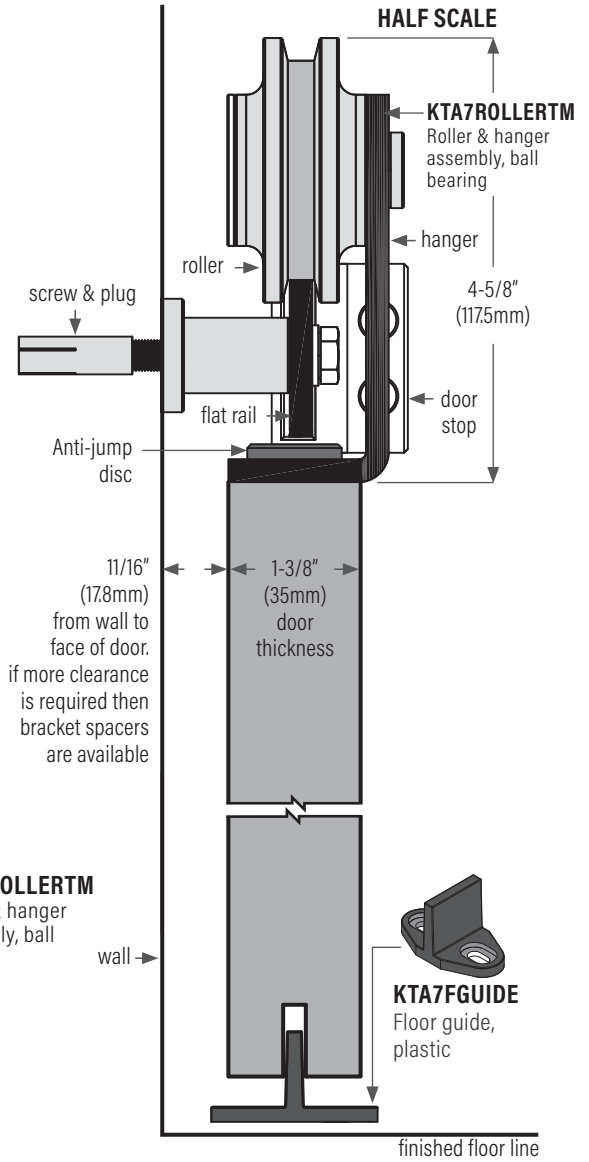

KTA7 Open Rail (FLat) Track System & Hardware for Wood Doors

FACE MOUNT APPLICATION - MAX DOOR WEIGHT: 220 LBS (100 KG)

Featuring the BOM Black roller, stronger than nylon.

Each kit includes:

- 1 track
- 5 brackets (78" track) or 6 brackets (98" track)
- 2 rollers / hangers
- 1 guide
- 2 door stops

NOTE: Individual replacement parts available

- KTA7SS78FMKIT** A7 Flat bar, stainless steel, 78" with 5 brackets, 2 hangers face mount, 1 guide, 2 door stops
- KTA7BLACK78FMKIT** A7 Flat bar, black, 78" with 5 brackets, 2 hangers face mount, 1 guide, 2 door stops
- KTA7SS98FMKIT** A7 Flat bar, stainless steel, 98" with 6 brackets, 2 hangers face mount, 1 guide, 2 door stops
- KTA7BLACK98FMKIT** A7 Flat bar, black, 98" with 6 brackets, 2 hangers face mount, 1 guide, 2 door stops
- KTA7SS156FMKIT** A7 Flat bar, stainless steel, 2 x 78" with connector piece = 156" length with hardware for 2 doors
- KTA7BLACK156FMKIT** A7 Flat bar, black, 2 x 78" with connector piece = 156" length with hardware for 2 doors
- KTA8S10MMSS** Spacer, brushed stainless steel, 13/32" (10mm) thick
- KTA8S10MMBL** Spacer, black electro plating over s.s., 13/32" (10mm) thick

Connector piece, connects 2 pieces of flat bar end to end to extend length for biparting doors.
 Total = 156" (3962mm) length.
 See KTA7SS156TMKIT & KTA7BLACK156TMKIT below.

- KTA7SS78TMKIT** A7 Flat bar, stainless steel, 78" with 5 brackets, 2 hangers top mount, 1 guide, 2 door stops
- KTA7BLACK78TMKIT** A7 Flat bar, black, 78" with 5 brackets, 2 hangers top mount, 1 guide, 2 door stops
- KTA7SS98TMKIT** A7 Flat bar, stainless steel, 98" with 6 brackets, 2 hangers top mount, 1 guide, 2 door stops
- KTA7BLACK98TMKIT** A7 Flat bar, black, 98" with 6 brackets, 2 hangers top mount, 1 guide, 2 door stops
- KTA7SS156TMKIT** A7 Flat bar, stainless steel, 2 x 78" with connector piece = 156" length with hardware for 2 doors
- KTA7BLACK156TMKIT** A7 Flat bar, black, 2 x 78" with connector piece = 156" length with hardware for 2 doors