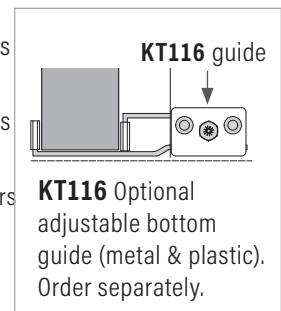

KTA7 Open Rail (FLat) Track System & Hardware for Wood Doors

FACE MOUNT APPLICATION - MAX DOOR WEIGHT: 220 LBS (100 KG)

Featuring the BOM Black roller, stronger than nylon.

Each kit includes:

- 1 track
- 5 brackets (78" track) or 6 brackets (98" track)
- 2 rollers / hangers
- 1 guide
- 2 door stops

NOTE: Individual replacement parts available

- KTA7SS78FMKIT** A7 Flat bar, stainless steel, 78" with 5 brackets, 2 hangers face mount, 1 guide, 2 door stops
- KTA7BLACK78FMKIT** A7 Flat bar, black, 78" with 5 brackets, 2 hangers face mount, 1 guide, 2 door stops
- KTA7SS98FMKIT** A7 Flat bar, stainless steel, 98" with 6 brackets, 2 hangers face mount, 1 guide, 2 door stops
- KTA7BLACK98FMKIT** A7 Flat bar, black, 98" with 6 brackets, 2 hangers face mount, 1 guide, 2 door stops
- KTA7SS156FMKIT** A7 Flat bar, stainless steel, 2 x 78" with connector piece = 156" length with hardware for 2 doors
- KTA7BLACK156FMKIT** A7 Flat bar, black, 2 x 78" with connector piece = 156" length with hardware for 2 doors
- KTA8S10MMSS** Spacer, brushed stainless steel, 13/32" (10mm) thick
- KTA8S10MMBL** Spacer, black electro plating over s.s., 13/32" (10mm) thick

Connector piece, connects 2 pieces of flat bar end to end to extend length for biparting doors.
 Total = 156" (3962mm) length.
 See KTA7SS156TMKIT & KTA7BLACK156TMKIT below.

- KTA7SS78TMKIT** A7 Flat bar, stainless steel, 78" with 5 brackets, 2 hangers top mount, 1 guide, 2 door stops
- KTA7BLACK78TMKIT** A7 Flat bar, black, 78" with 5 brackets, 2 hangers top mount, 1 guide, 2 door stops
- KTA7SS98TMKIT** A7 Flat bar, stainless steel, 98" with 6 brackets, 2 hangers top mount, 1 guide, 2 door stops
- KTA7BLACK98TMKIT** A7 Flat bar, black, 98" with 6 brackets, 2 hangers top mount, 1 guide, 2 door stops
- KTA7SS156TMKIT** A7 Flat bar, stainless steel, 2 x 78" with connector piece = 156" length with hardware for 2 doors
- KTA7BLACK156TMKIT** A7 Flat bar, black, 2 x 78" with connector piece = 156" length with hardware for 2 doors