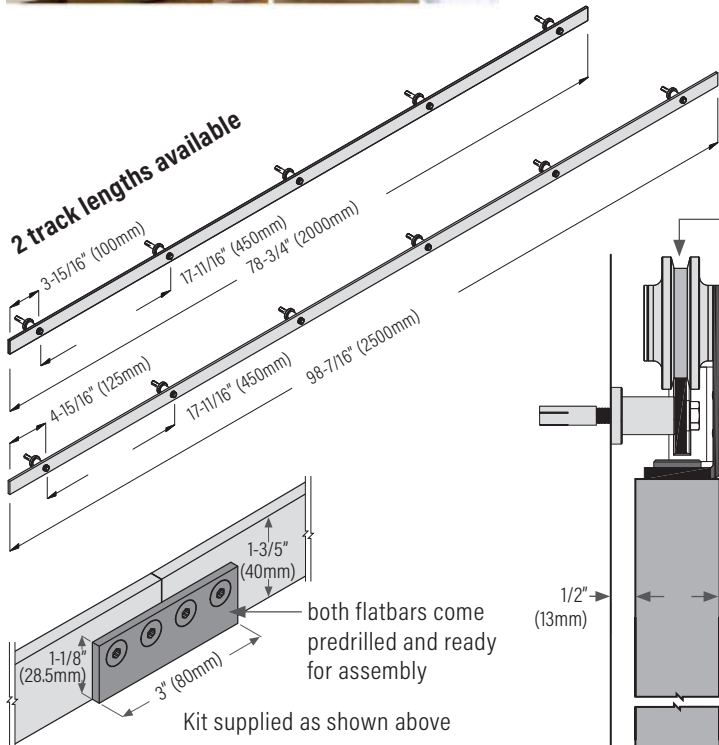

NOTE: Individual replacement parts available

- KTA7SS78FMKIT** A7 Flat bar, stainless steel, 78" with 5 brackets, 2 hangers face mount, 1 guide, 2 door stops
- KTA7BLACK78FMKIT** A7 Flat bar, black, 78" with 5 brackets, 2 hangers face mount, 1 guide, 2 door stops
- KTA7SS98FMKIT** A7 Flat bar, stainless steel, 98" with 6 brackets, 2 hangers face mount, 1 guide, 2 door stops
- KTA7BLACK98FMKIT** A7 Flat bar, black, 98" with 6 brackets, 2 hangers face mount, 1 guide, 2 door stops
- KTA7SS156FMKIT** A7 Flat bar, stainless steel, 2 x 78" with connector piece = 156" length with hardware for 2 doors
- KTA7BLACK156FMKIT** A7 Flat bar, black, 2 x 78" with connector piece = 156" length with hardware for 2 doors
- KTA8S10MMSS** Spacer, brushed stainless steel, 13/32" (10mm) thick
- KTA8S10MMBL** Spacer, black electro plating over s.s., 13/32" (10mm) thick

Connector piece, connects 2 pieces of flat bar end to end to extend length for biparting doors.
 Total = 156" (3962mm) length.
 See KTA7SS156TMKIT & KTA7BLACK156TMKIT below.

- KTA7SS78TMKIT** A7 Flat bar, stainless steel, 78" with 5 brackets, 2 hangers top mount, 1 guide, 2 door stops
- KTA7BLACK78TMKIT** A7 Flat bar, black, 78" with 5 brackets, 2 hangers top mount, 1 guide, 2 door stops
- KTA7SS98TMKIT** A7 Flat bar, stainless steel, 98" with 6 brackets, 2 hangers top mount, 1 guide, 2 door stops
- KTA7BLACK98TMKIT** A7 Flat bar, black, 98" with 6 brackets, 2 hangers top mount, 1 guide, 2 door stops
- KTA7SS156TMKIT** A7 Flat bar, stainless steel, 2 x 78" with connector piece = 156" length with hardware for 2 doors
- KTA7BLACK156TMKIT** A7 Flat bar, black, 2 x 78" with connector piece = 156" length with hardware for 2 doors