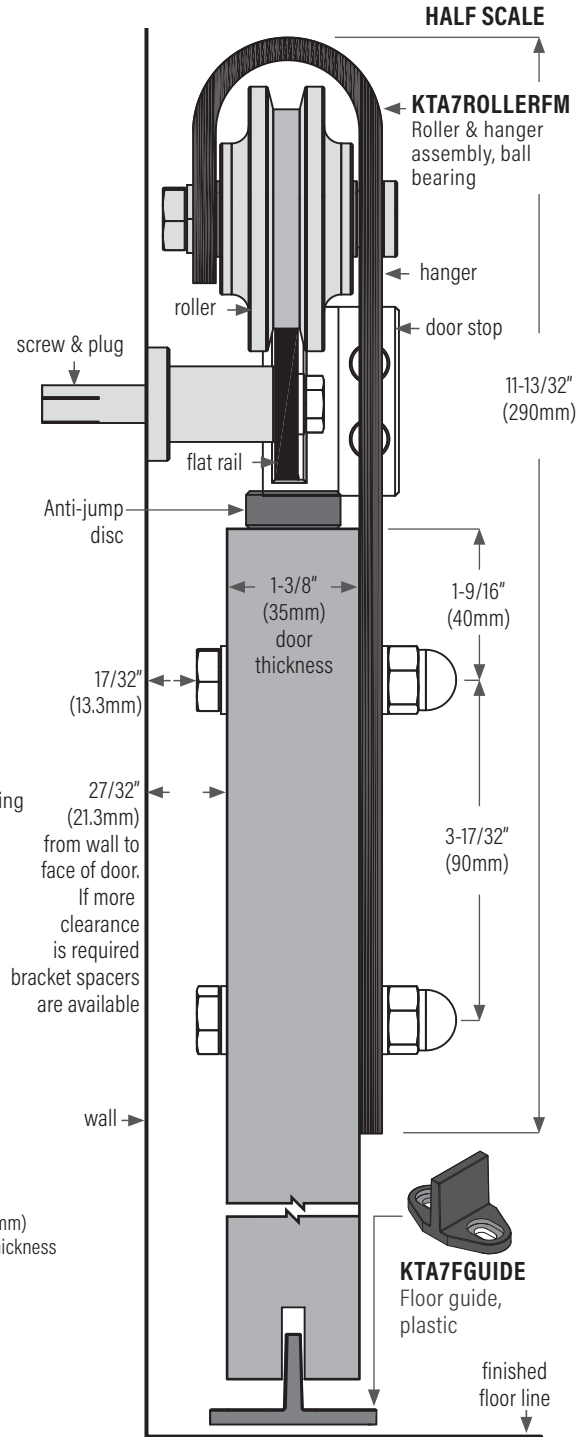

KTA7 Open Rail (FLat) Track System & Hardware for Wood Doors

FACE MOUNT APPLICATION - MAX DOOR WEIGHT: 220 LBS (100 KG)

Featuring the BOM Black roller, stronger than nylon.

Each kit includes:

- 1 track
- 5 brackets (78" track) or 6 brackets (98" track)
- 2 rollers / hangers
- 1 guide
- 2 door stops

NOTE: Individual replacement parts available

- KTA7SS78FMKIT** A7 Flat bar, stainless steel, 78" with 5 brackets, 2 hangers face mount, 1 guide, 2 door stops
- KTA7BLACK78FMKIT** A7 Flat bar, black, 78" with 5 brackets, 2 hangers face mount, 1 guide, 2 door stops
- KTA7SS98FMKIT** A7 Flat bar, stainless steel, 98" with 6 brackets, 2 hangers face mount, 1 guide, 2 door stops
- KTA7BLACK98FMKIT** A7 Flat bar, black, 98" with 6 brackets, 2 hangers face mount, 1 guide, 2 door stops
- KTA7SS156FMKIT** A7 Flat bar, stainless steel, 2 x 78" with connector piece = 156" length with hardware for 2 doors
- KTA7BLACK156FMKIT** A7 Flat bar, black, 2 x 78" with connector piece = 156" length with hardware for 2 doors
- KTA8S10MMSS** Spacer, brushed stainless steel, 13/32" (10mm) thick
- KTA8S10MMBL** Spacer, black electro plating over s.s., 13/32" (10mm) thick

Connector piece, connects 2 pieces of flat bar end to end to extend length for biparting doors.
 Total = 156" (3962mm) length.
 See KTA7SS156TMKIT & KTA7BLACK156TMKIT below.

- KTA7SS78TMKIT** A7 Flat bar, stainless steel, 78" with 5 brackets, 2 hangers top mount, 1 guide, 2 door stops
- KTA7BLACK78TMKIT** A7 Flat bar, black, 78" with 5 brackets, 2 hangers top mount, 1 guide, 2 door stops
- KTA7SS98TMKIT** A7 Flat bar, stainless steel, 98" with 6 brackets, 2 hangers top mount, 1 guide, 2 door stops
- KTA7BLACK98TMKIT** A7 Flat bar, black, 98" with 6 brackets, 2 hangers top mount, 1 guide, 2 door stops
- KTA7SS156TMKIT** A7 Flat bar, stainless steel, 2 x 78" with connector piece = 156" length with hardware for 2 doors
- KTA7BLACK156TMKIT** A7 Flat bar, black, 2 x 78" with connector piece = 156" length with hardware for 2 doors