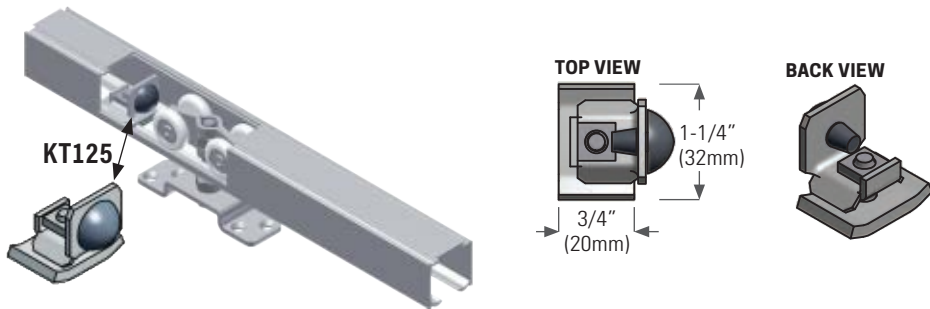

## Intrack Door Stops

**KT125** Intrack bumper stop for KT47 Series, KT40 Series, KT31 Series, KT50 Series, KT40MS Series, KT53 Series

**KT124** bracket not included with hanger

**KT128** intrack door stop for KT70 track

**KT129** intrack door stop set for KT41 Series, KT51 Series