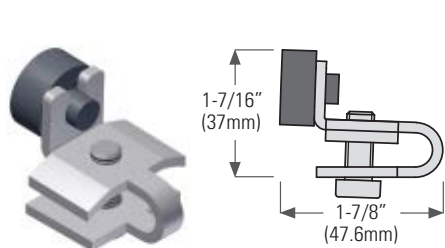

## Intrack Door Stops

**KT125** Intrack bumper stop for KT47 Series, KT40 Series, KT31 Series, KT50 Series, KT40MS Series, KT53 Series

**KT124** bracket not included with hanger

**KT128** intrack door stop for KT70 track

**KT129** intrack door stop set for KT41 Series, KT51 Series