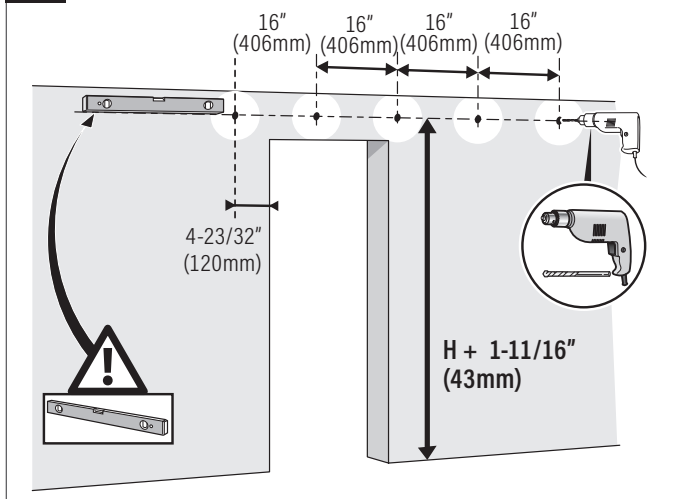

**INSTALLATION INSTRUCTIONS**

**FOR KTA7BLACK78TMKIT OR KTA7SS78TMKIT**

Maximum weight per panel: 220 lbs (100 kg)

**KrisTrack® A7 SERIES: Flat bar 78" (2000mm) & Topmount Hangers for Wood Doors**

**PARTS IN THE BOX**

**RECOMMENDED TOOLS**

**1** Confirm hole spacing on bar before drilling holes in wall.

**3**

**2**

**4**

Maximum weight per panel: 220 lbs (100 kg)

**KrisTrack® A7 SERIES: Flat bar 78" (2000mm) & Topmount Hangers for Wood Doors**

**5** Groove bottom of door for floor mounted guide

9/32" (7mm)  
25/32" (20mm)

9/32" (7mm)  
25/32" (20mm)  
15/32" (12mm)

**KTA7FGUIDE** Floor guide, plastic

**KT116** Optional jamb mounted guide

**6**

1

2

**7**

Placement of floor mounted guide is dependent on door and baseboard thickness and clearance from door to wall

**8**

(x2)