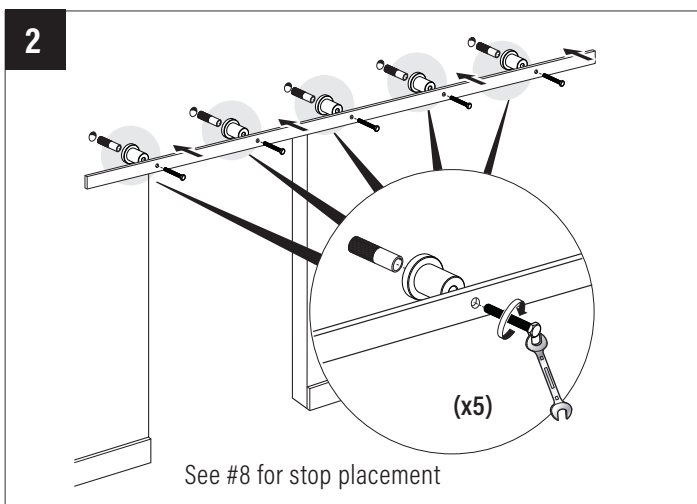

**INSTALLATION INSTRUCTIONS**

**FOR KTA7BLACK78TMKIT OR KTA7SS78TMKIT**

Maximum weight per panel: 220 lbs (100 kg)

**KrisTrack® A7 SERIES: Flat bar 78" (2000mm) & Topmount Hangers for Wood Doors**

**PARTS IN THE BOX**

**RECOMMENDED TOOLS**

**1** Confirm hole spacing on bar before drilling holes in wall.

**3**

**2**

**4**

Maximum weight per panel: 220 lbs (100 kg)

**KrisTrack® A7 SERIES: Flat bar 78" (2000mm) & Topmount Hangers for Wood Doors**

**5** Groove bottom of door for floor mounted guide

9/32" (7mm)  
25/32" (20mm)

9/32" (7mm)  
25/32" (20mm)  
15/32" (12mm)

**KTA7FGUIDE** Floor guide, plastic

**KT116** Optional jamb mounted guide

**6**

1

2