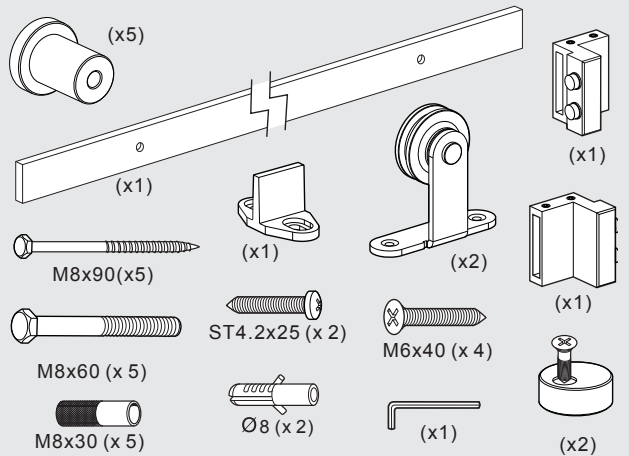

**INSTALLATION INSTRUCTIONS**

**FOR KTA7BLACK78TMKIT OR KTA7SS78TMKIT**

Maximum weight per panel: 220 lbs (100 kg)

**KrisTrack® A7 SERIES: Flat bar 78" (2000mm) & Topmount Hangers for Wood Doors**

**PARTS IN THE BOX**

**RECOMMENDED TOOLS**

**1** Confirm hole spacing on bar before drilling holes in wall.

**3**

**2**

**4**

Maximum weight per panel: 220 lbs (100 kg)

**KrisTrack® A7 SERIES: Flat bar 78" (2000mm) & Topmount Hangers for Wood Doors**

**5** Groove bottom of door for floor mounted guide

9/32" (7mm)  
25/32" (20mm)

9/32" (7mm)  
25/32" (20mm)  
15/32" (12mm)

**KTA7FGUIDE** Floor guide, plastic

**KT116** Optional jamb mounted guide

**6**

1

2