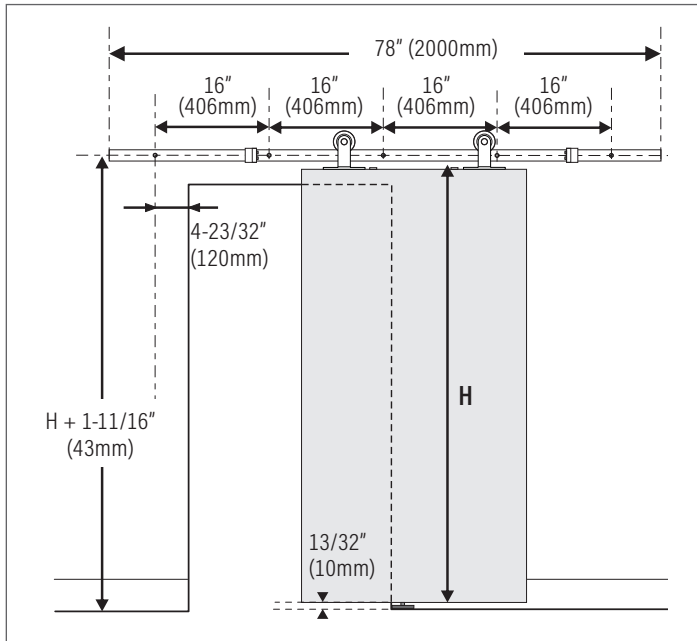

**INSTALLATION INSTRUCTIONS**

**FOR KTA7BLACK78TMKIT OR KTA7SS78TMKIT**

Maximum weight per panel: 220 lbs (100 kg)

**KrisTrack® A7 SERIES: Flat bar 78" (2000mm) & Topmount Hangers for Wood Doors**

**PARTS IN THE BOX**

**RECOMMENDED TOOLS**

**1** Confirm hole spacing on bar before drilling holes in wall.

**3**

**2**

**4**

Maximum weight per panel: 220 lbs (100 kg)

**KrisTrack® A7 SERIES: Flat bar 78" (2000mm) & Topmount Hangers for Wood Doors**

**5** Groove bottom of door for floor mounted guide

9/32" (7mm)  
25/32" (20mm)

9/32" (7mm)  
25/32" (20mm)  
15/32" (12mm)

**KTA7FGUIDE** Floor guide, plastic

**KT116** Optional jamb mounted guide

**6**

1

2

**7**

Placement of floor mounted guide is dependent on door and baseboard thickness and clearance from door to wall

**8**

(x2)