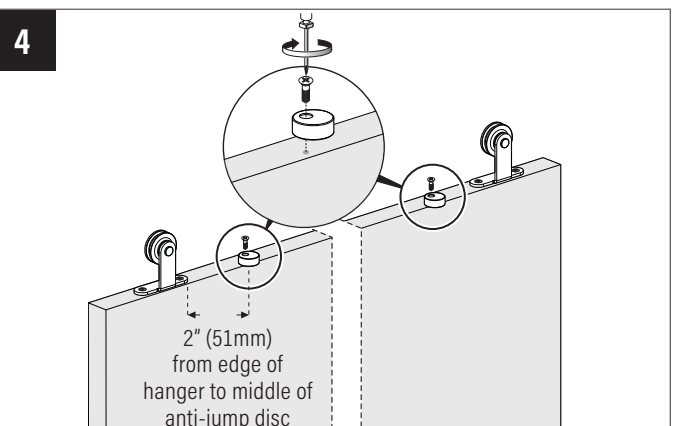

**RECOMMENDED TOOLS**

**1** Confirm hole spacing on bar before drilling holes in wall.

**3**

**2**

**4**

Maximum weight per panel: 220 lbs (100 kg)

**KrisTrack® A7 SERIES: Flat bar 78" (2000mm) & Topmount Hangers for Wood Doors**

**5** Groove bottom of door for floor mounted guide

9/32" (7mm)  
25/32" (20mm)

9/32" (7mm)  
25/32" (20mm)  
15/32" (12mm)

**KTA7FGUIDE** Floor guide, plastic

**KT116** Optional jamb mounted guide

**6**

1

2