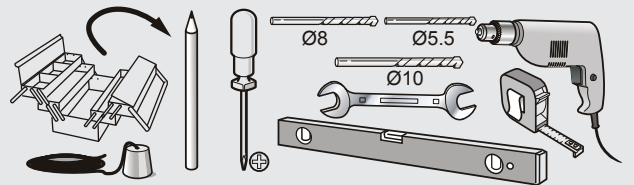

**INSTALLATION INSTRUCTIONS**

**FOR KTA7BLACK78TMKIT OR KTA7SS78TMKIT**

Maximum weight per panel: 220 lbs (100 kg)

**KrisTrack® A7 SERIES: Flat bar 78" (2000mm) & Topmount Hangers for Wood Doors**

**PARTS IN THE BOX**

**RECOMMENDED TOOLS**

**1** Confirm hole spacing on bar before drilling holes in wall.

**3**

**2**

**4**

Maximum weight per panel: 220 lbs (100 kg)

**KrisTrack® A7 SERIES: Flat bar 78" (2000mm) & Topmount Hangers for Wood Doors**