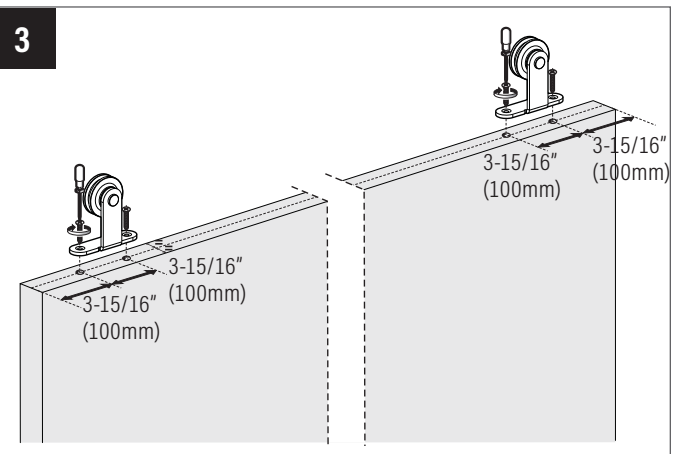

**INSTALLATION INSTRUCTIONS**

**FOR KTA7BLACK78TMKIT OR KTA7SS78TMKIT**

Maximum weight per panel: 220 lbs (100 kg)

**KrisTrack® A7 SERIES: Flat bar 78" (2000mm) & Topmount Hangers for Wood Doors**

**PARTS IN THE BOX**

**RECOMMENDED TOOLS**

**1** Confirm hole spacing on bar before drilling holes in wall.

**3**

**2**

**4**

Maximum weight per panel: 220 lbs (100 kg)

**KrisTrack® A7 SERIES: Flat bar 78" (2000mm) & Topmount Hangers for Wood Doors**

**5** Groove bottom of door for floor mounted guide

9/32" (7mm)  
25/32" (20mm)

9/32" (7mm)  
25/32" (20mm)  
15/32" (12mm)

**KTA7FGUIDE** Floor guide, plastic

**KT116** Optional jamb mounted guide

**6**

1

2