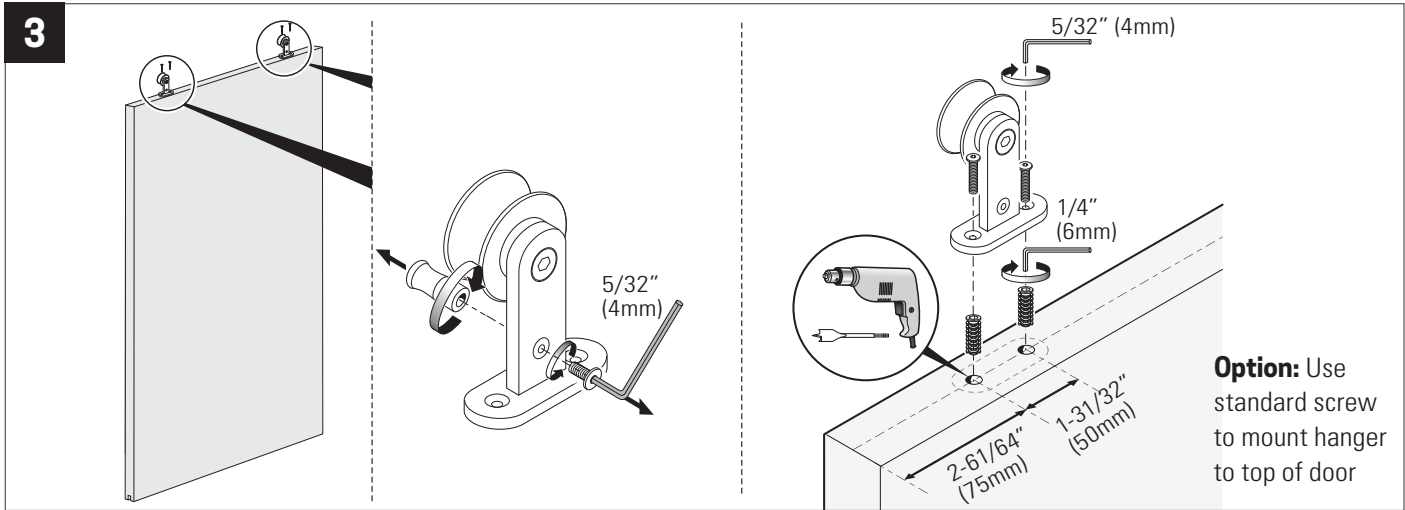

KrisTrack® A2 Series: Round rail 98" (2500mm) & Topmount Hangers for Wood Doors

PARTS IN THE BOX

RECOMMENDED TOOLS

KrisTrack® A2 Series: Round rail 98" (2500mm) & Topmount Hangers for Wood Doors

NO SCALE

Head Office & Manufacturing Centre - Vancouver, Canada