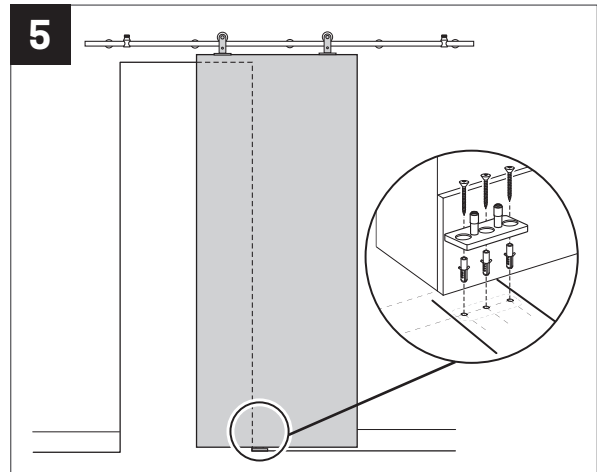

KrisTrack® A2 Series: Round rail 98" (2500mm) & Topmount Hangers for Wood Doors

PARTS IN THE BOX

RECOMMENDED TOOLS

KrisTrack® A2 Series: Round rail 98" (2500mm) & Topmount Hangers for Wood Doors

NO SCALE

Head Office & Manufacturing Centre - Vancouver, Canada