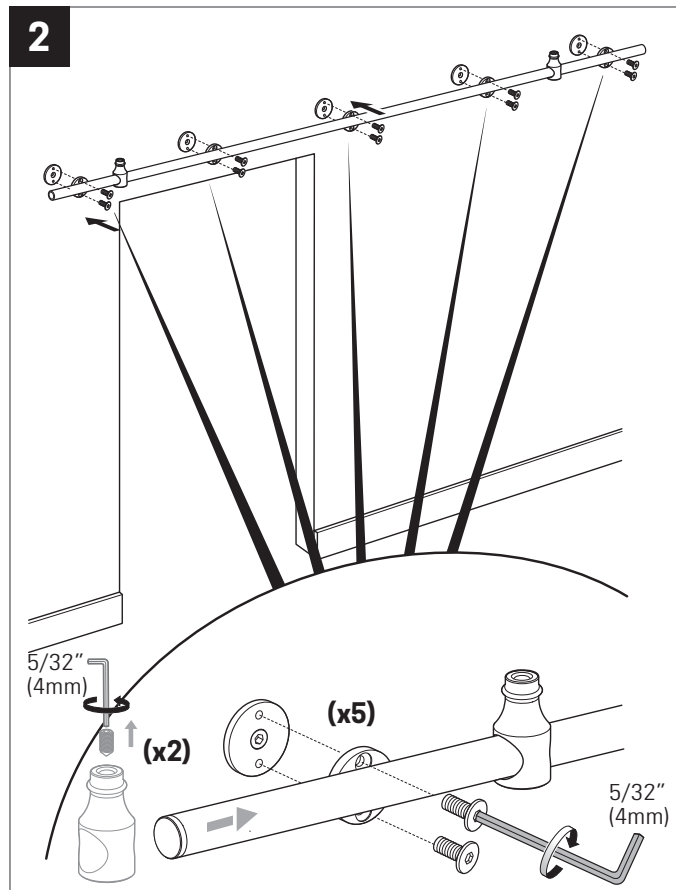

KrisTrack® A2 Series: Round rail 98" (2500mm) & Topmount Hangers for Wood Doors

PARTS IN THE BOX

RECOMMENDED TOOLS

KrisTrack® A2 Series: Round rail 98" (2500mm) & Topmount Hangers for Wood Doors

NO SCALE

Head Office & Manufacturing Centre - Vancouver, Canada