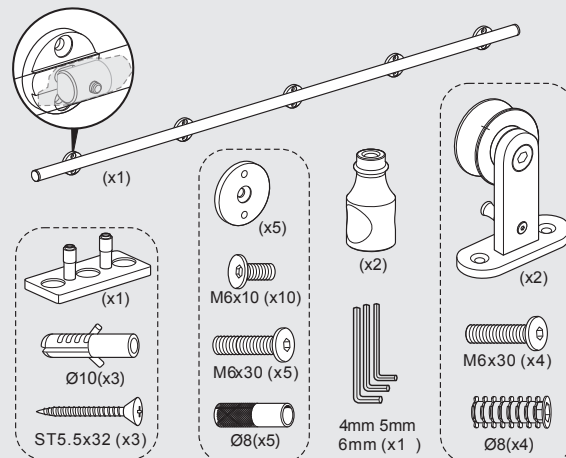

KrisTrack® A2 Series: Round rail 98" (2500mm) & Topmount Hangers for Wood Doors

PARTS IN THE BOX

RECOMMENDED TOOLS

KrisTrack® A2 Series: Round rail 98" (2500mm) & Topmount Hangers for Wood Doors

NO SCALE

Head Office & Manufacturing Centre - Vancouver, Canada