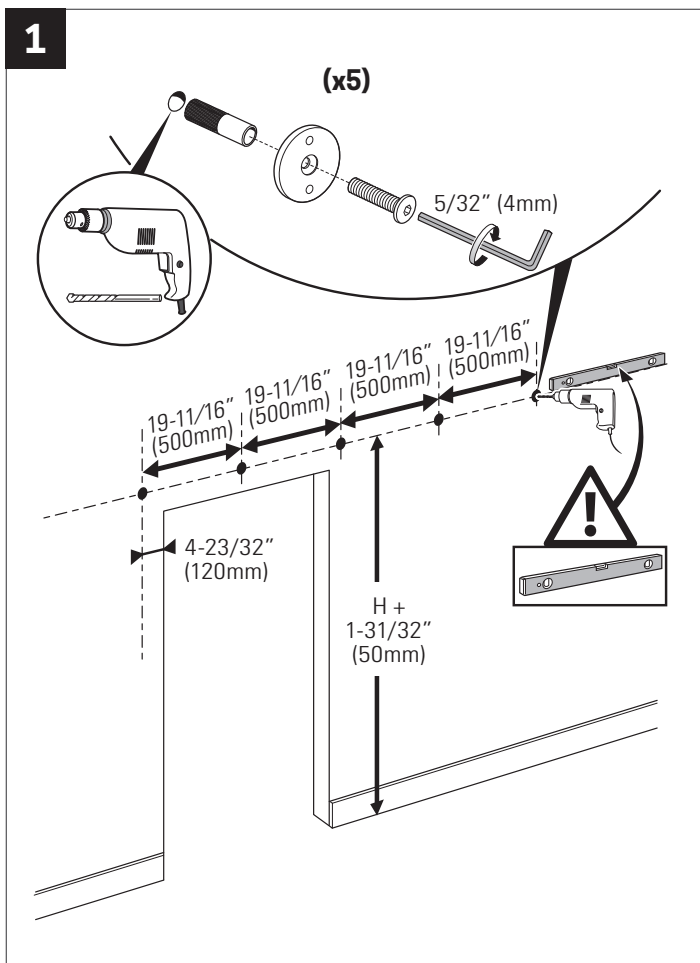

KrisTrack® A2 Series: Round rail 98" (2500mm) & Topmount Hangers for Wood Doors

PARTS IN THE BOX

RECOMMENDED TOOLS

KrisTrack® A2 Series: Round rail 98" (2500mm) & Topmount Hangers for Wood Doors

NO SCALE

Head Office & Manufacturing Centre - Vancouver, Canada