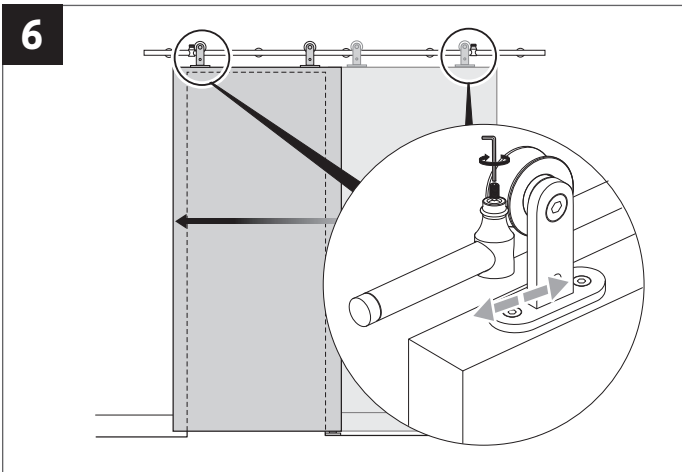

KrisTrack® A2 Series: Round rail 98" (2500mm) & Topmount Hangers for Wood Doors

PARTS IN THE BOX

RECOMMENDED TOOLS

KrisTrack® A2 Series: Round rail 98" (2500mm) & Topmount Hangers for Wood Doors

NO SCALE

Head Office & Manufacturing Centre - Vancouver, Canada