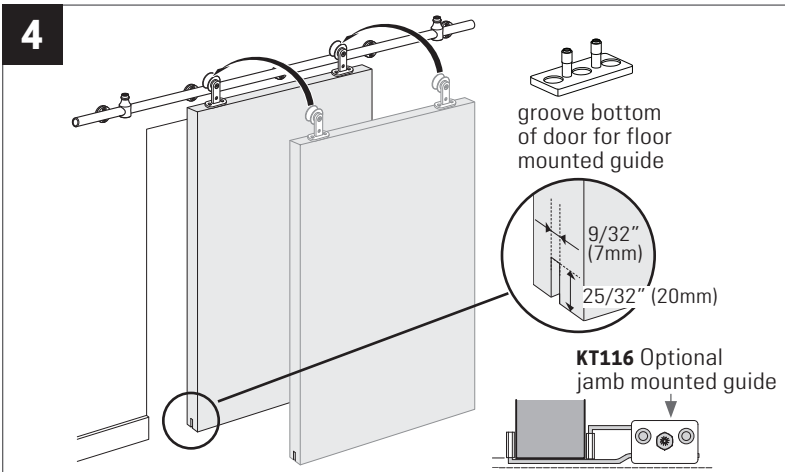

KrisTrack® A2 Series: Round rail 98" (2500mm) & Topmount Hangers for Wood Doors

PARTS IN THE BOX

RECOMMENDED TOOLS

KrisTrack® A2 Series: Round rail 98" (2500mm) & Topmount Hangers for Wood Doors

NO SCALE

Head Office & Manufacturing Centre - Vancouver, Canada