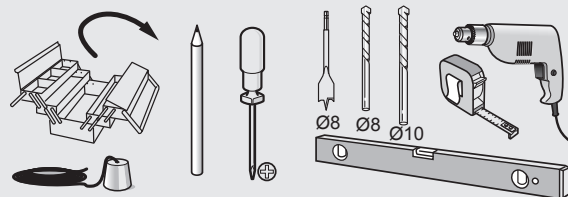

KrisTrack® A2 Series: Round rail 98" (2500mm) & Topmount Hangers for Wood Doors

PARTS IN THE BOX

RECOMMENDED TOOLS

KrisTrack® A2 Series: Round rail 98" (2500mm) & Topmount Hangers for Wood Doors

NO SCALE

Head Office & Manufacturing Centre - Vancouver, Canada