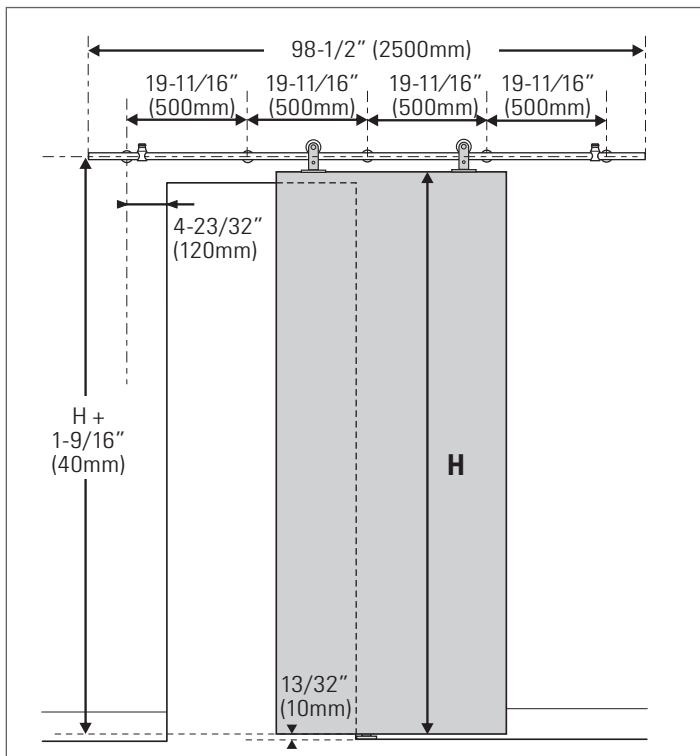

KrisTrack® A2 Series: Round rail 98" (2500mm) & Topmount Hangers for Wood Doors

PARTS IN THE BOX

RECOMMENDED TOOLS

KrisTrack® A2 Series: Round rail 98" (2500mm) & Topmount Hangers for Wood Doors

NO SCALE

Head Office & Manufacturing Centre - Vancouver, Canada