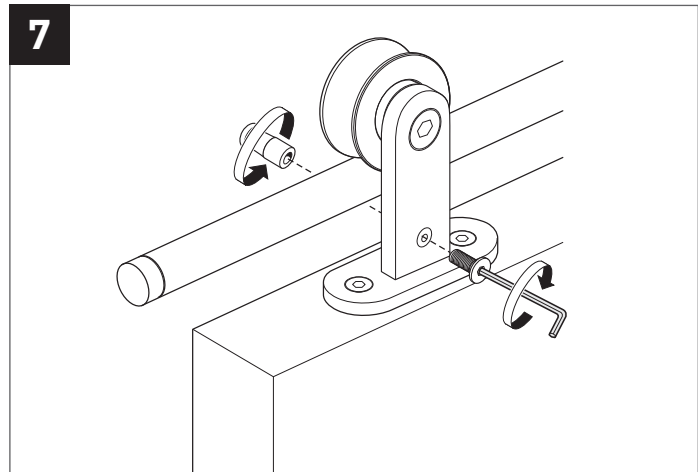

KrisTrack® A2 Series: Round rail 98" (2500mm) & Topmount Hangers for Wood Doors

PARTS IN THE BOX

RECOMMENDED TOOLS

KrisTrack® A2 Series: Round rail 98" (2500mm) & Topmount Hangers for Wood Doors

NO SCALE

Head Office & Manufacturing Centre - Vancouver, Canada