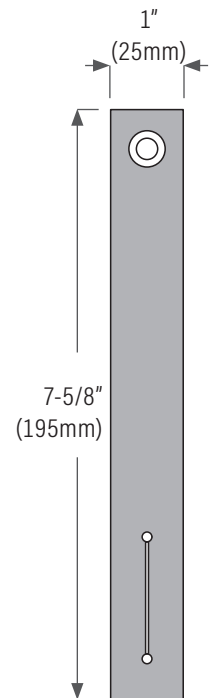

KT31 Commercial Series: Ceiling mount overhead track system, for supporting trailing cables, industrial curtains, tarpaulins, short hall nets, etc.

MAXIMUM DOOR WEIGHT:	33 lbs (15kg) = one hanger.
MAXIMUM CAPACITY:	Width and height of the door may vary beyond standard sizes, provided the weight of the door does not exceed the maximum hanger weight listed. Weight check on door panel should always be performed by either manually weighing the door or checking manufacturing specs.
TRACK:	Extruded aluminum, mill finish.
HANGER:	Steel carrier, plated, 2 nylon wheels, ball bearing.

KT31HANGER

Curtain or tarpaulin bolted to hangers by others. Hanger center should not exceed 15" (375mm)

KT159 leather strap