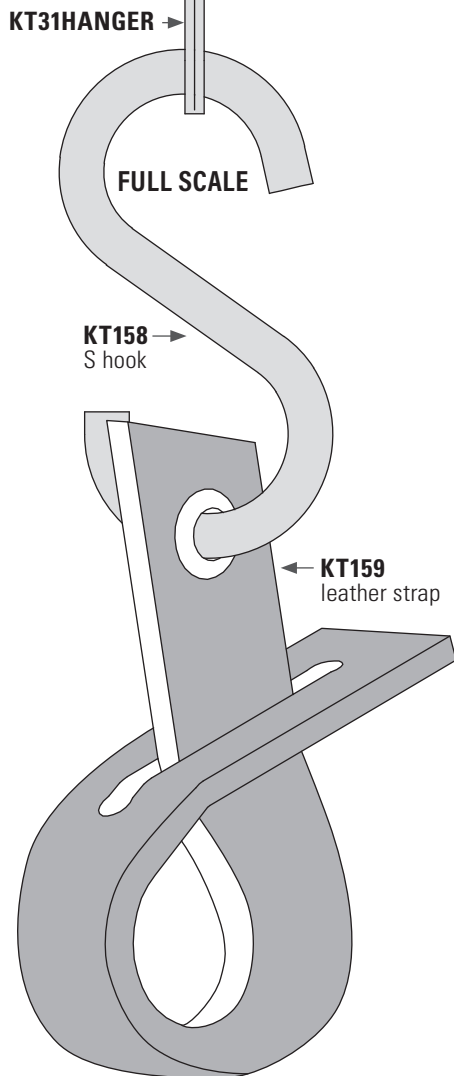

KT31 Commercial Series: Ceiling mount overhead track system, for supporting trailing cables, industrial curtains, tarpaulins, short hall nets, etc.

MAXIMUM DOOR WEIGHT:	33 lbs (15kg) = one hanger.
MAXIMUM CAPACITY:	Width and height of the door may vary beyond standard sizes, provided the weight of the door does not exceed the maximum hanger weight listed. Weight check on door panel should always be performed by either manually weighing the door or checking manufacturing specs.
TRACK:	Extruded aluminum, mill finish.
HANGER:	Steel carrier, plated, 2 nylon wheels, ball bearing.

KT31HANGER

Curtain or tarpaulin bolted to hangers by others. Hanger center should not exceed 15" (375mm)

KT159 leather strap