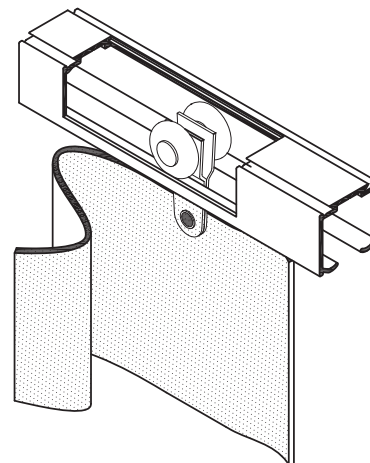

KT31 Commercial Series: Ceiling mount overhead track system, for supporting trailing cables, industrial curtains, tarpaulins, short hall nets, etc.

MAXIMUM DOOR WEIGHT:	33 lbs (15kg) = one hanger.
MAXIMUM CAPACITY:	Width and height of the door may vary beyond standard sizes, provided the weight of the door does not exceed the maximum hanger weight listed. Weight check on door panel should always be performed by either manually weighing the door or checking manufacturing specs.
TRACK:	Extruded aluminum, mill finish.
HANGER:	Steel carrier, plated, 2 nylon wheels, ball bearing.

KT31HANGER

Curtain or tarpaulin bolted to hangers by others. Hanger center should not exceed 15" (375mm)

KT159 leather strap