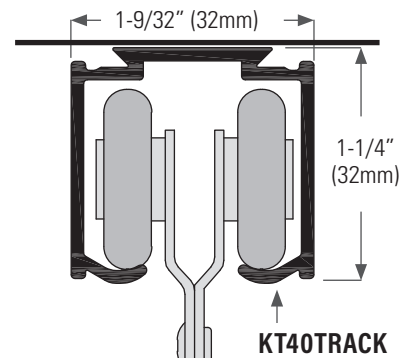

KT31 Commercial Series: Ceiling mount overhead track system, for supporting trailing cables, industrial curtains, tarpaulins, short hall nets, etc.

MAXIMUM DOOR WEIGHT:	33 lbs (15kg) = one hanger.
MAXIMUM CAPACITY:	Width and height of the door may vary beyond standard sizes, provided the weight of the door does not exceed the maximum hanger weight listed. Weight check on door panel should always be performed by either manually weighing the door or checking manufacturing specs.
TRACK:	Extruded aluminum, mill finish.
HANGER:	Steel carrier, plated, 2 nylon wheels, ball bearing.

KT31HANGER

Curtain or tarpaulin bolted to hangers by others. Hanger center should not exceed 15" (375mm)

KT159 leather strap