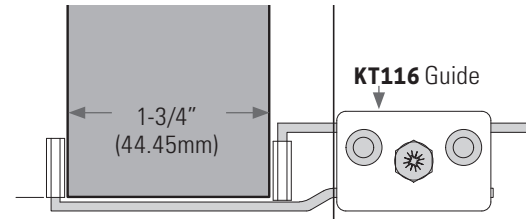

HARDWARE & ACCESSORIES: GUIDES

KT120
Bottom guide (metal & plastic) for floor channel

KT119
Bottom guide (plastic) for floor channel

KT116 Adjustable bottom guide (metal & plastic) for 1-3/8" (35mm) door

KT116 Adjustable bottom guide (metal & plastic) for 1-3/4" (44.45mm) door

KT107 Door guide (metal) for 1-3/8" (35mm) pocket door

KT110 Door guide (plastic) for 1-3/8" (35mm) pocket door

KT111 Door guide (plastic) one piece each side for 1-3/4" (44.45mm) door thickness