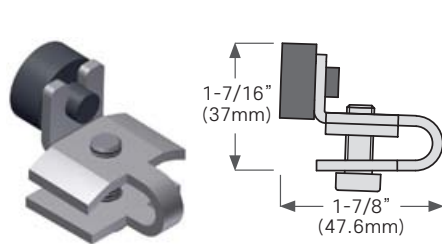

KT128 intrack door stop for KT70 Series