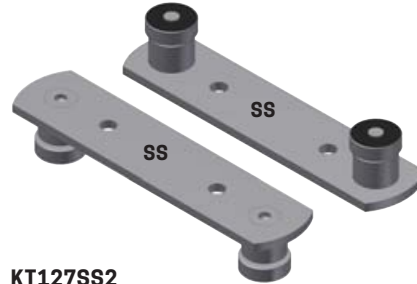

KT116 Adjustable bottom guide (metal & plastic) for 1-3/4" (44.45mm) door

KT107 Door guide (metal) for 1-3/8" (35mm) pocket door

KT110 Door guide (plastic) for 1-3/8" (35mm) pocket door

KT111 Door guide (plastic) one piece each side for 1-3/4" (44.45mm) door thickness

KT102 Floor guide (plastic)

KT101 Floor guide (plastic)

KT103 Bottom link guide (stainless steel) for 1-3/8" (35mm) doors

KT114 Bottom guide (plastic), spring loaded, for floor channel

KT156 Collector (nylon) for Multi-Slide doors, two piece set

KT112 Floor guide, plastic, for wood doors

KT105 Adjustable floor guide (plastic) for 1-3/8" and 1-3/4" door thickness

KT106 Floor guide (plastic) for 1-3/8" door thickness

KT109 Floor guide (plastic uprights & metal base) for 1-3/8" door thickness

HARDWARE & ACCESSORIES: GUIDES

KT127SS1
Bottom guide, single roller (stainless steel)
for floor channel or bottom door channel

KT127SS2
Bottom guide, single roller (stainless steel) for floor channel
or bottom door channel