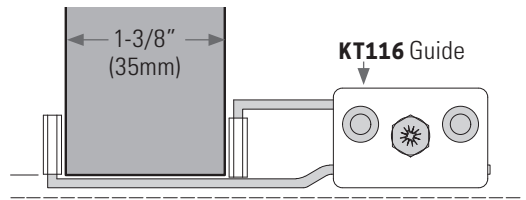

HARDWARE & ACCESSORIES: GUIDES

KT120
Bottom guide (metal & plastic) for floor channel

KT119
Bottom guide (plastic) for floor channel

KT116 Adjustable bottom guide (metal & plastic) for 1-3/8" (35mm) door

KT116 Adjustable bottom guide (metal & plastic) for 1-3/4" (44.45mm) door

KT107 Door guide (metal) for 1-3/8" (35mm) pocket door

KT110 Door guide (plastic) for 1-3/8" (35mm) pocket door

KT111 Door guide (plastic) one piece each side for 1-3/4" (44.45mm) door thickness