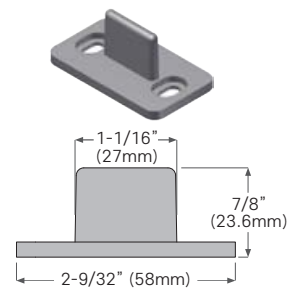

KT116 Adjustable bottom guide (metal & plastic) for 1-3/4" (44.45mm) door

KT107 Door guide (metal) for 1-3/8" (35mm) pocket door

KT110 Door guide (plastic) for 1-3/8" (35mm) pocket door

KT111 Door guide (plastic) one piece each side for 1-3/4" (44.45mm) door thickness

KT102 Floor guide (plastic)

KT101 Floor guide (plastic)

KT103 Bottom link guide (stainless steel) for 1-3/8" (35mm) doors

KT114 Bottom guide (plastic), spring loaded, for floor channel

KT156 Collector (nylon) for Multi-Slide doors, two piece set

KT112 Floor guide, plastic, for wood doors

KT105 Adjustable floor guide (plastic) for 1-3/8" and 1-3/4" door thickness

KT106 Floor guide (plastic) for 1-3/8" door thickness

KT109 Floor guide (plastic uprights & metal base) for 1-3/8" door thickness