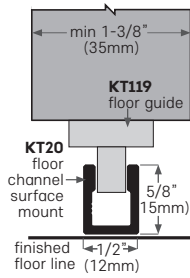

HARDWARE & ACCESSORIES: GUIDES

KT120
Bottom guide (metal & plastic) for floor channel

KT119
Bottom guide (plastic) for floor channel

KT116 Adjustable bottom guide (metal & plastic) for 1-3/8" (35mm) door

KT116 Adjustable bottom guide (metal & plastic) for 1-3/4" (44.45mm) door

KT107 Door guide (metal) for 1-3/8" (35mm) pocket door

KT110 Door guide (plastic) for 1-3/8" (35mm) pocket door

KT111 Door guide (plastic) one piece each side for 1-3/4" (44.45mm) door thickness

KT102 Floor guide (plastic)

KT101 Floor guide (plastic)

KT103 Bottom link guide (stainless steel) for 1-3/8" (35mm) doors

KT114 Bottom guide (plastic), spring loaded, for floor channel

KT156 Collector (nylon) for Multi-Slide doors, two piece set