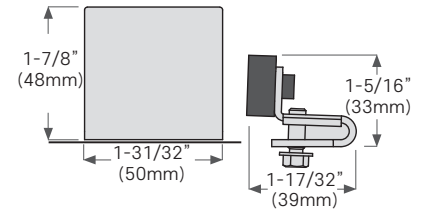

KT129 intrack door stop set for KT41 Series, KT51 Series