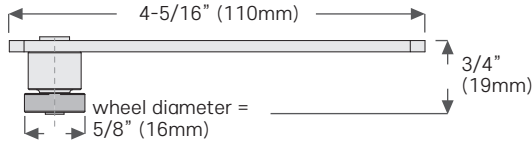

HARDWARE & ACCESSORIES: GUIDES