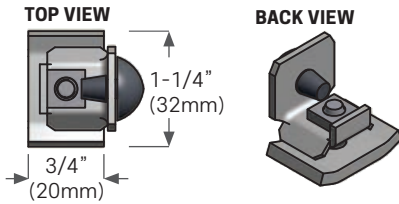

Intrack Door Stops

KT125 Intrack bumper stop for
KT47 Series, KT40 Series, KT31
Series, KT50 Series, KT40MS
Series, KT53 Series