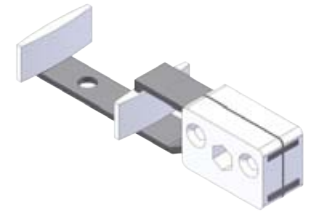

HARDWARE & ACCESSORIES: GUIDES

KT120
Bottom guide (metal & plastic) for floor channel

KT119
Bottom guide (plastic) for floor channel

KT116 Adjustable bottom guide (metal & plastic) for 1-3/8" (35mm) door

KT116 Adjustable bottom guide (metal & plastic) for 1-3/4" (44.45mm) door

KT107 Door guide (metal) for 1-3/8" (35mm) pocket door

KT110 Door guide (plastic) for 1-3/8" (35mm) pocket door

KT111 Door guide (plastic) one piece each side for 1-3/4" (44.45mm) door thickness

KT102 Floor guide (plastic)

KT101 Floor guide (plastic)

KT103 Bottom link guide (stainless steel) for 1-3/8" (35mm) doors

KT114 Bottom guide (plastic), spring loaded, for floor channel

KT156 Collector (nylon) for Multi-Slide doors, two piece set

HARDWARE & ACCESSORIES: GUIDES

KT127SS1
Bottom guide, single roller (stainless steel)
for floor channel or bottom door channel

KT127SS2
Bottom guide, single roller (stainless steel) for floor channel
or bottom door channel