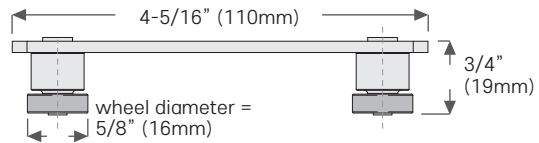

HARDWARE & ACCESSORIES: GUIDES

Use KT127SS1 & KT127SS2 with
KT23 bottom door channel, floor
mounted channel or recessed
floor channel

KT23 recessed floor
channel or floor
mounted channel

Intrack Door Stops

Latching Door Hold

Bumper Stop