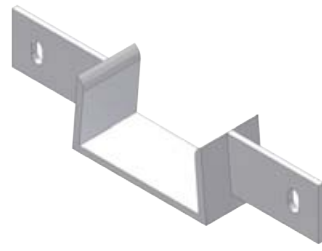

HARDWARE & ACCESSORIES: GUIDES

KT120
Bottom guide (metal & plastic) for floor channel

KT119
Bottom guide (plastic) for floor channel

KT116 Adjustable bottom guide (metal & plastic) for 1-3/8" (35mm) door

KT116 Adjustable bottom guide (metal & plastic) for 1-3/4" (44.45mm) door

KT107 Door guide (metal) for 1-3/8" (35mm) pocket door

KT110 Door guide (plastic) for 1-3/8" (35mm) pocket door

KT111 Door guide (plastic) one piece each side for 1-3/4" (44.45mm) door thickness

KT102 Floor guide (plastic)

KT101 Floor guide (plastic)

KT103 Bottom link guide (stainless steel) for 1-3/8" (35mm) doors

KT114 Bottom guide (plastic), spring loaded, for floor channel

KT156 Collector (nylon) for Multi-Slide doors, two piece set

HARDWARE & ACCESSORIES: GUIDES

KT127SS1
Bottom guide, single roller (stainless steel)
for floor channel or bottom door channel

KT127SS2
Bottom guide, single roller (stainless steel) for floor channel
or bottom door channel