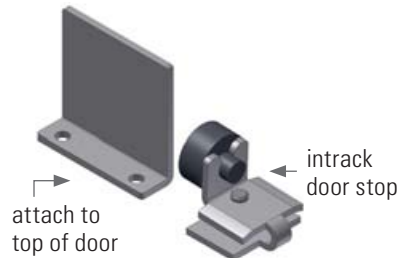

KT129 intrack door stop set for KT41 Series, KT51 Series