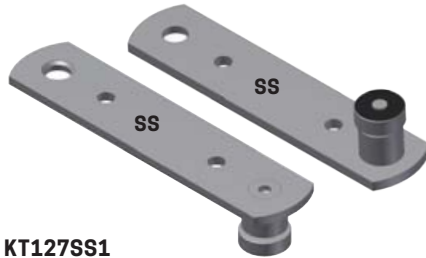

KT116 Adjustable bottom guide (metal & plastic) for 1-3/4" (44.45mm) door

KT107 Door guide (metal) for 1-3/8" (35mm) pocket door

KT110 Door guide (plastic) for 1-3/8" (35mm) pocket door

KT111 Door guide (plastic) one piece each side for 1-3/4" (44.45mm) door thickness

KT102 Floor guide (plastic)

KT101 Floor guide (plastic)

KT103 Bottom link guide (stainless steel) for 1-3/8" (35mm) doors

KT114 Bottom guide (plastic), spring loaded, for floor channel

KT156 Collector (nylon) for Multi-Slide doors, two piece set

KT112 Floor guide, plastic, for wood doors

KT105 Adjustable floor guide (plastic) for 1-3/8" and 1-3/4" door thickness

KT106 Floor guide (plastic) for 1-3/8" door thickness

KT109 Floor guide (plastic uprights & metal base) for 1-3/8" door thickness

HARDWARE & ACCESSORIES: GUIDES

KT127SS1
Bottom guide, single roller (stainless steel)
for floor channel or bottom door channel

KT127SS2
Bottom guide, single roller (stainless steel) for floor channel
or bottom door channel