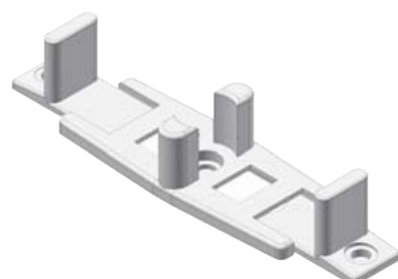

KT116 Adjustable bottom guide (metal & plastic) for 1-3/4" (44.45mm) door

KT107 Door guide (metal) for 1-3/8" (35mm) pocket door

KT110 Door guide (plastic) for 1-3/8" (35mm) pocket door

KT111 Door guide (plastic) one piece each side for 1-3/4" (44.45mm) door thickness

KT102 Floor guide (plastic)

KT101 Floor guide (plastic)

KT103 Bottom link guide (stainless steel) for 1-3/8" (35mm) doors

KT114 Bottom guide (plastic), spring loaded, for floor channel

KT156 Collector (nylon) for Multi-Slide doors, two piece set

KT112 Floor guide, plastic, for wood doors

KT105 Adjustable floor guide (plastic) for 1-3/8" and 1-3/4" door thickness

KT106 Floor guide (plastic) for 1-3/8" door thickness

KT109 Floor guide (plastic uprights & metal base) for 1-3/8" door thickness

HARDWARE & ACCESSORIES: GUIDES

KT127SS1
Bottom guide, single roller (stainless steel)
for floor channel or bottom door channel

KT127SS2
Bottom guide, single roller (stainless steel) for floor channel
or bottom door channel