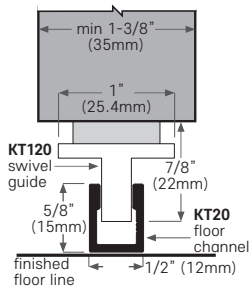

HARDWARE & ACCESSORIES: GUIDES

KT120
Bottom guide (metal & plastic) for floor channel

KT119
Bottom guide (plastic) for floor channel

KT116 Adjustable bottom guide (metal & plastic) for 1-3/8" (35mm) door

KT116 Adjustable bottom guide (metal & plastic) for 1-3/4" (44.45mm) door

KT107 Door guide (metal) for 1-3/8" (35mm) pocket door

KT110 Door guide (plastic) for 1-3/8" (35mm) pocket door

KT111 Door guide (plastic) one piece each side for 1-3/4" (44.45mm) door thickness

KT102 Floor guide (plastic)

KT101 Floor guide (plastic)

KT103 Bottom link guide (stainless steel) for 1-3/8" (35mm) doors

KT114 Bottom guide (plastic), spring loaded, for floor channel

KT156 Collector (nylon) for Multi-Slide doors, two piece set