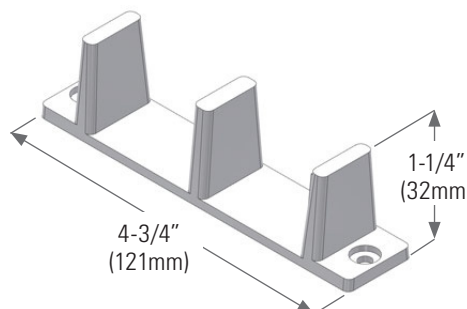

KT106 Floor guide (plastic) for 1-3/8" door thickness