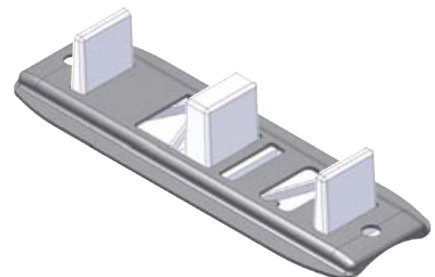

KT116 Adjustable bottom guide (metal & plastic) for 1-3/4" (44.45mm) door

KT107 Door guide (metal) for 1-3/8" (35mm) pocket door

KT110 Door guide (plastic) for 1-3/8" (35mm) pocket door

KT111 Door guide (plastic) one piece each side for 1-3/4" (44.45mm) door thickness

KT102 Floor guide (plastic)

KT101 Floor guide (plastic)

KT103 Bottom link guide (stainless steel) for 1-3/8" (35mm) doors

KT114 Bottom guide (plastic), spring loaded, for floor channel

KT156 Collector (nylon) for Multi-Slide doors, two piece set

KT112 Floor guide, plastic, for wood doors

KT105 Adjustable floor guide (plastic) for 1-3/8" and 1-3/4" door thickness

KT106 Floor guide (plastic) for 1-3/8" door thickness

KT109 Floor guide (plastic uprights & metal base) for 1-3/8" door thickness

HARDWARE & ACCESSORIES: GUIDES

KT127SS1
Bottom guide, single roller (stainless steel)
for floor channel or bottom door channel

KT127SS2
Bottom guide, single roller (stainless steel) for floor channel
or bottom door channel