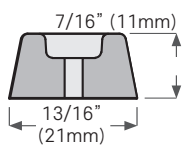

Bumper Stop

KT123 Bumper stop, attach with screw