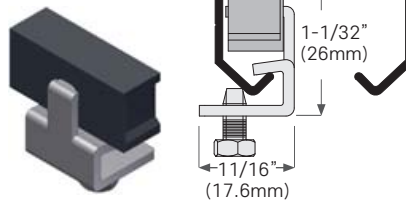

HARDWARE & ACCESSORIES: GUIDES

KT127SS1
Bottom guide, single roller (stainless steel)
for floor channel or bottom door channel

KT127SS2
Bottom guide, single roller (stainless steel) for floor channel
or bottom door channel

Use KT127SS1 & KT127SS2 with
KT23 bottom door channel, floor
mounted channel or recessed
floor channel

KT23 recessed floor
channel or floor
mounted channel

Intrack Door Stops

KT125 Intrack bumper stop for
KT47 Series, KT40 Series, KT31
Series, KT50 Series, KT40MS
Series, KT53 Series