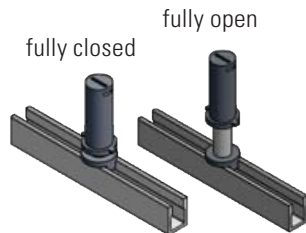

HARDWARE & ACCESSORIES: GUIDES

KT120
Bottom guide (metal & plastic) for floor channel

KT119
Bottom guide (plastic) for floor channel

KT116 Adjustable bottom guide (metal & plastic) for 1-3/8" (35mm) door

KT116 Adjustable bottom guide (metal & plastic) for 1-3/4" (44.45mm) door

KT107 Door guide (metal) for 1-3/8" (35mm) pocket door

KT110 Door guide (plastic) for 1-3/8" (35mm) pocket door

KT111 Door guide (plastic) one piece each side for 1-3/4" (44.45mm) door thickness

KT102 Floor guide (plastic)

KT101 Floor guide (plastic)

KT103 Bottom link guide (stainless steel) for 1-3/8" (35mm) doors

KT114 Bottom guide (plastic), spring loaded, for floor channel

KT156 Collector (nylon) for Multi-Slide doors, two piece set