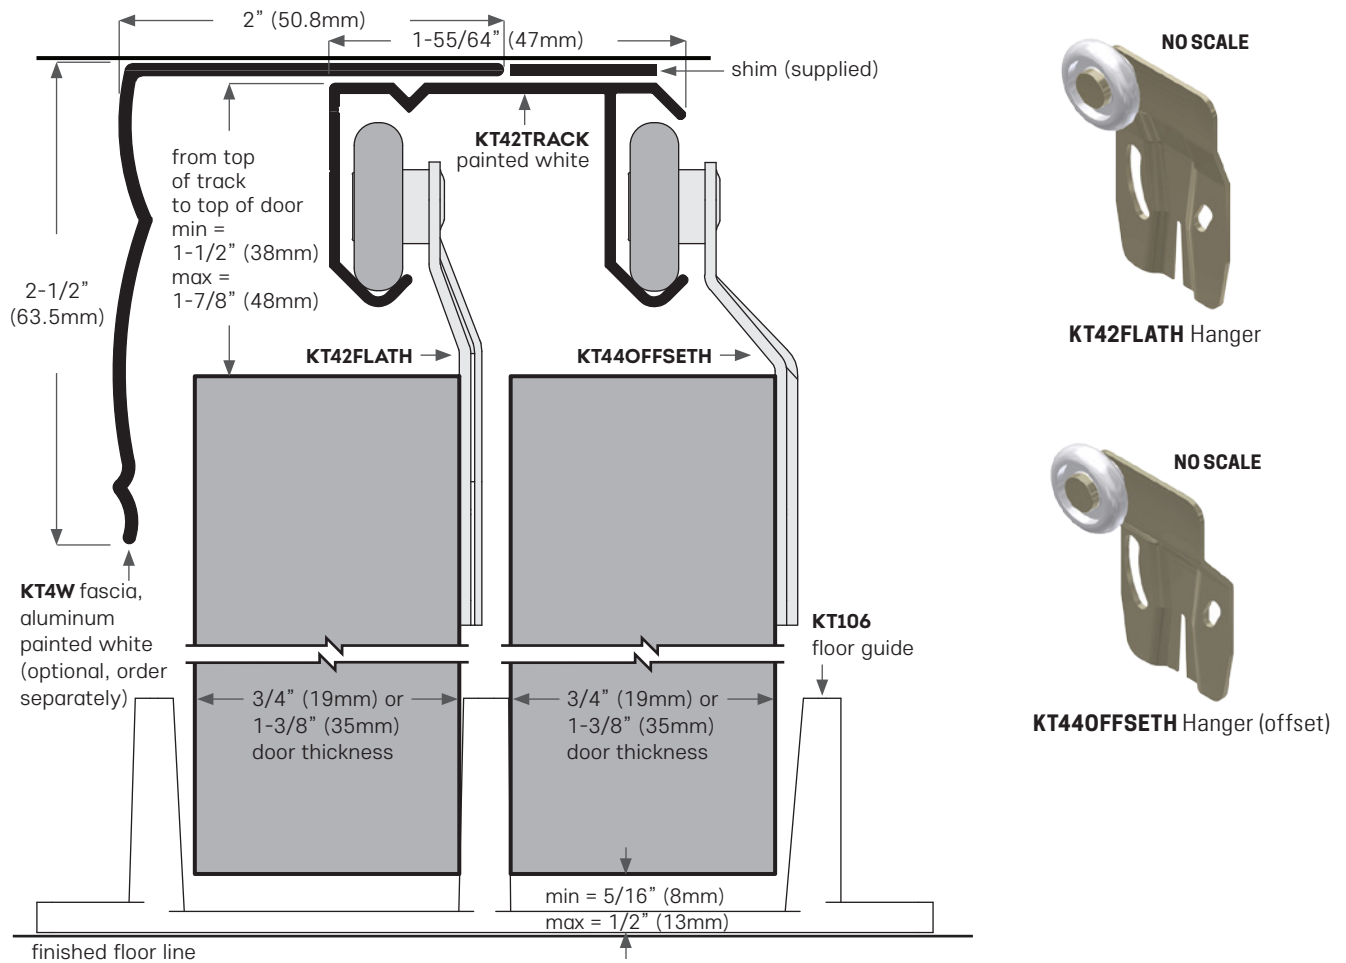

# KT42 RESIDENTIAL SERIES: Bi-Pass Door Track & Hardware

## ARCHITECTURAL SPECS

<b>MAXIMUM DOOR WEIGHT:</b>	60 lbs (27 kg) = 2 hangers
<b>MIN &amp; MAX DOOR THICKNESS:</b>	3/4" (19mm) to 1-3/8" (35mm)
<b>VERTICAL ADJUSTMENT:</b>	3/8" (9.5mm)
<b>TRACK:</b>	Extruded aluminum (See finishes below). 8 stock lengths available, refer to price list.
<b>HANGER:</b>	Steel carrier, plated, one plastic wheel.
<b>OPTIONS:</b>	KT4W fascia extruded aluminum, painted white for KT42TRACK
<b>HARDWARE KIT:</b>	KT42KIT for 2 door application, consists of KT42FLATH (2 ea) hangers, KT44OFFSETH (2 ea) hangers, KT106 (1 ea) floor guide, KT166 (2 ea) chrome finger pulls, installation sheet plus all screws.

### KT42 Series Track combined with optional KT4W fascia

**KT42FLATH Hanger**

**KT44OFFSETH Hanger (offset)**

KT42 Track can be used without fascia

**KT106 Floor guide**

**KT166 Flush pull, chrome, 3/4" (20mm)**