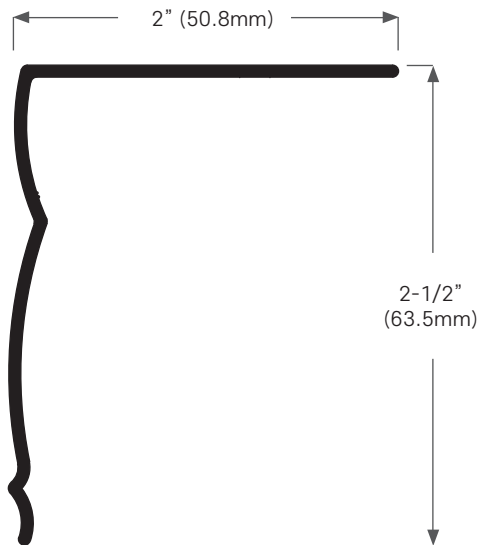

KT4W SERIES FASCIA

ARCHITECTURAL SPECS

FASCIA: Extruded aluminum, painted white. 9 stock lengths available.

Examples below show KT4 Fascia used in a wall mount application and a bypass application